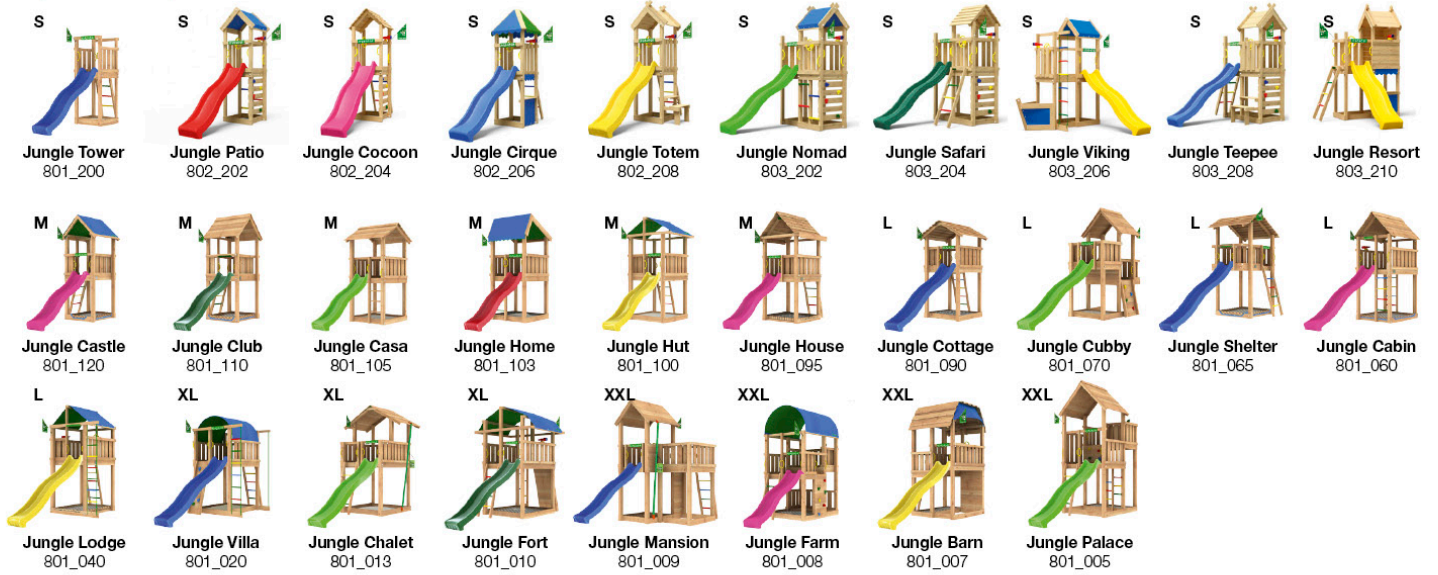

1x
022_910

28 Product Identification

4x
002_042

13 mm

1x
103_901

29

Playtowers

Playhouses

Modules

Links

Swings

Frames

Accessories