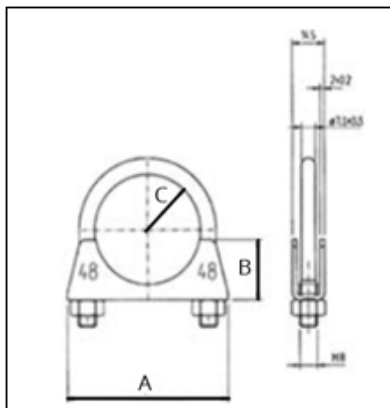

Klemmen

Elektroverzinkt

Art.-Nr.	Maße A - mm	Maße B - mm	Maße C - mm
9016827	50,0	16,0	12,5
9016829	60,0	20,0	17,5
9016830	63,0	22,0	19,0
9016831	70,0	25,5	22,2
9016832	80,0	31,0	25,0
9016834	97,0	40,0	32,5

Rostfrei

Art.-Nr.	Maße A - mm	Maße B - mm	Maße C - mm
9016836	50,0	16,0	12,5
9016837	60,0	20,0	17,5
9016838	63,0	22,0	19,0
9016839	70,0	26,0	22,2
9016840	76,0	27,0	25,5
9016841	89,0	32,0	32,0

P.Lindberg