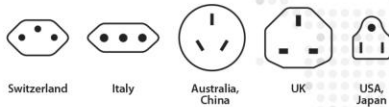

Compatibility

Input:

Output:

Europe (Schuko)