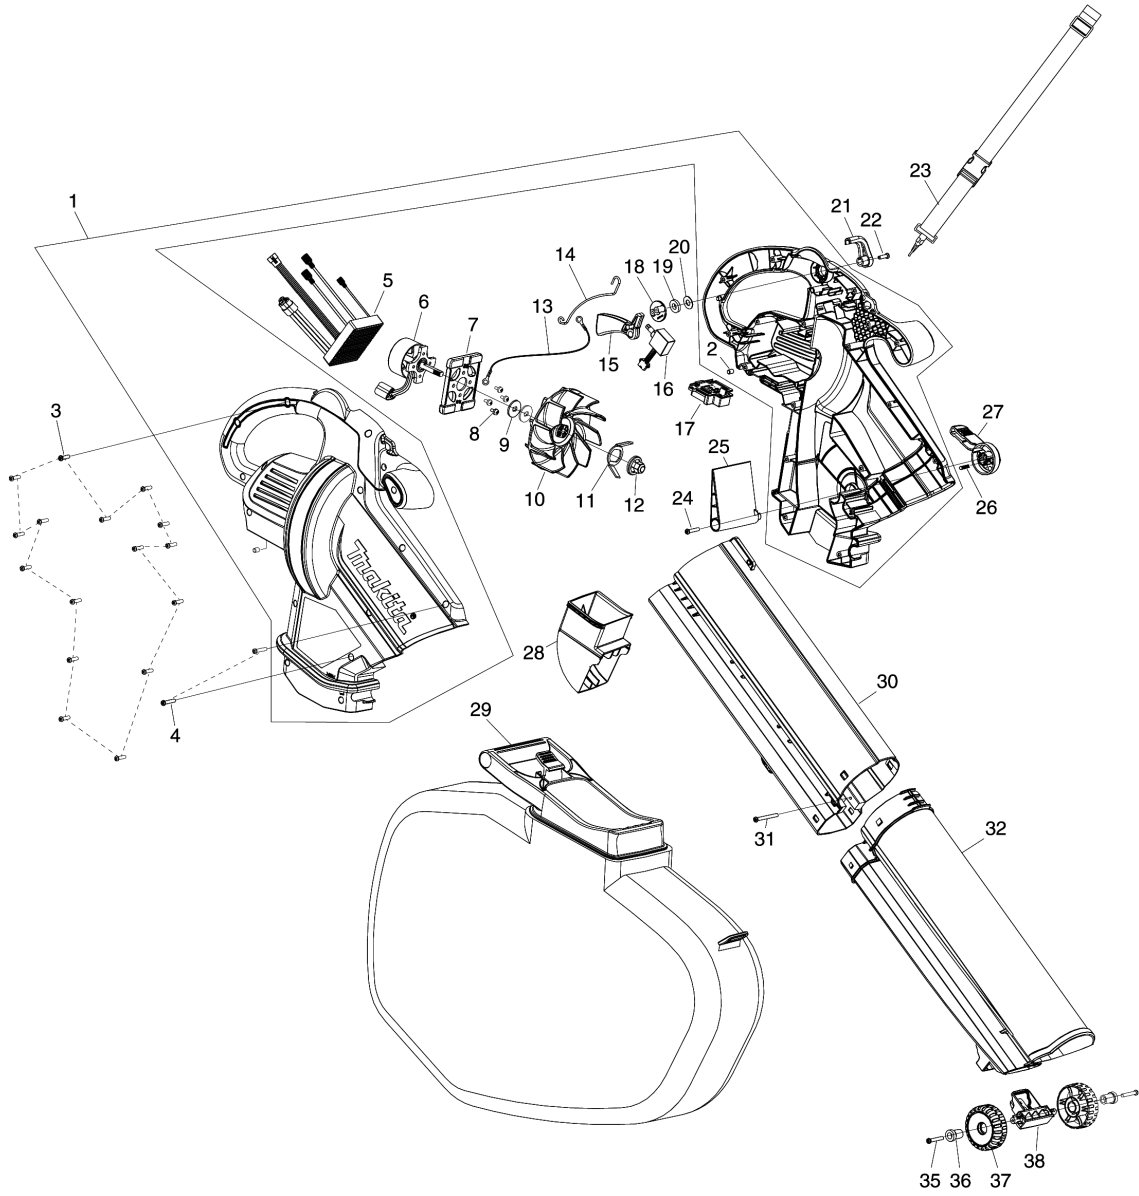

Model No.DUB187 CORDLESS BLOWER

Model No.DUB187 CORDLESS BLOWER

Item	Parts No.	Description	I/C	Qty	New/Old	Opt. 1	Opt. 2	Note
001	GB00000172	HOUSING SET		1				
D10		INC. 2						
002	GB00000072	RUBBER PIN 5.5X8.5		2				
003	GB00000003	TAPPING SCREW ST4.2X15		16				
004	GB00000025	TAPPING SCREW ST4.2X20		2				
005	GB00000183	CONTROLLER ASSY		1				
006	GB00000191	BRUSHLESS MOTOR ASSY		1				
007	GB00000181	MOTOR MOUNT		1				
008	GB00000180	TRAS HEAD SCREW M8X10 WITH WG		4				
009	GB00000179	SIM RING 2MM		2				
010	GB00000178	FAN 115		1				
011	GB00000177	SHREDDER BLADE 53		1				
012	GB00000176	HEX NUT M8 WITH PLASTIC CAP		1				
013	GB00000174	ANTI-STATIC WIRE ASSY		1				
014	GB00000173	ANTI-STATIC STEEL WIRE		1				
015	GB00000010	SWITCH TRIGGER		1				
016	GB00000175	SWITCH		1				
017	GB00000124	TERMINAL		1				
018	GB00000008	SWITCH STOPPER CAM		1				
019	GB00000007	RUBBER RING 12.5X3.5		1				
020	GB00000006	FLAT WASHER 12.5		1				
021	GB00000004	SWITCH LEVER		1				
022	GB00000003	TAPPING SCREW ST4.2X15		1				
023	GB00000038	SHOULDER HARNESS ASSY		1	*			
023-1	GB00000198	SHOULDER HARNESS ASSY	X	1				
024	GB00000025	TAPPING SCREW ST4.2X20		1				
025	GB00000027	WIND SELECT SHUTTER		1	*			
025-1	GB00000199	WIND SELECT SHUTTER	X	1				
026	GB00000041	SELECTOR STOPPER PIN ASSY		1				
027	GB00000171	SELECTOR LEVER		1				
028	GB00000192	SHREDDER DUST OUTLET		1				
029	GB00000185	DUST BAG ASSY		1				
030	GB00000190	UPPER TUBE		1				
031	GB00000189	TAPPING SCREW ST4.2X40		1				
032	GB00000188	LOWER TUBE		1				
035	GB00000036	TAPPING SCREW ST4.2X25		2				
036	GB00000035	WHEEL SHAFT		2				
037	GB00000166	WHEEL 61		2				
038	GB00000167	WHEEL BRACKET		1				

Please order the parts with part number.

Print Date 9/12/2022