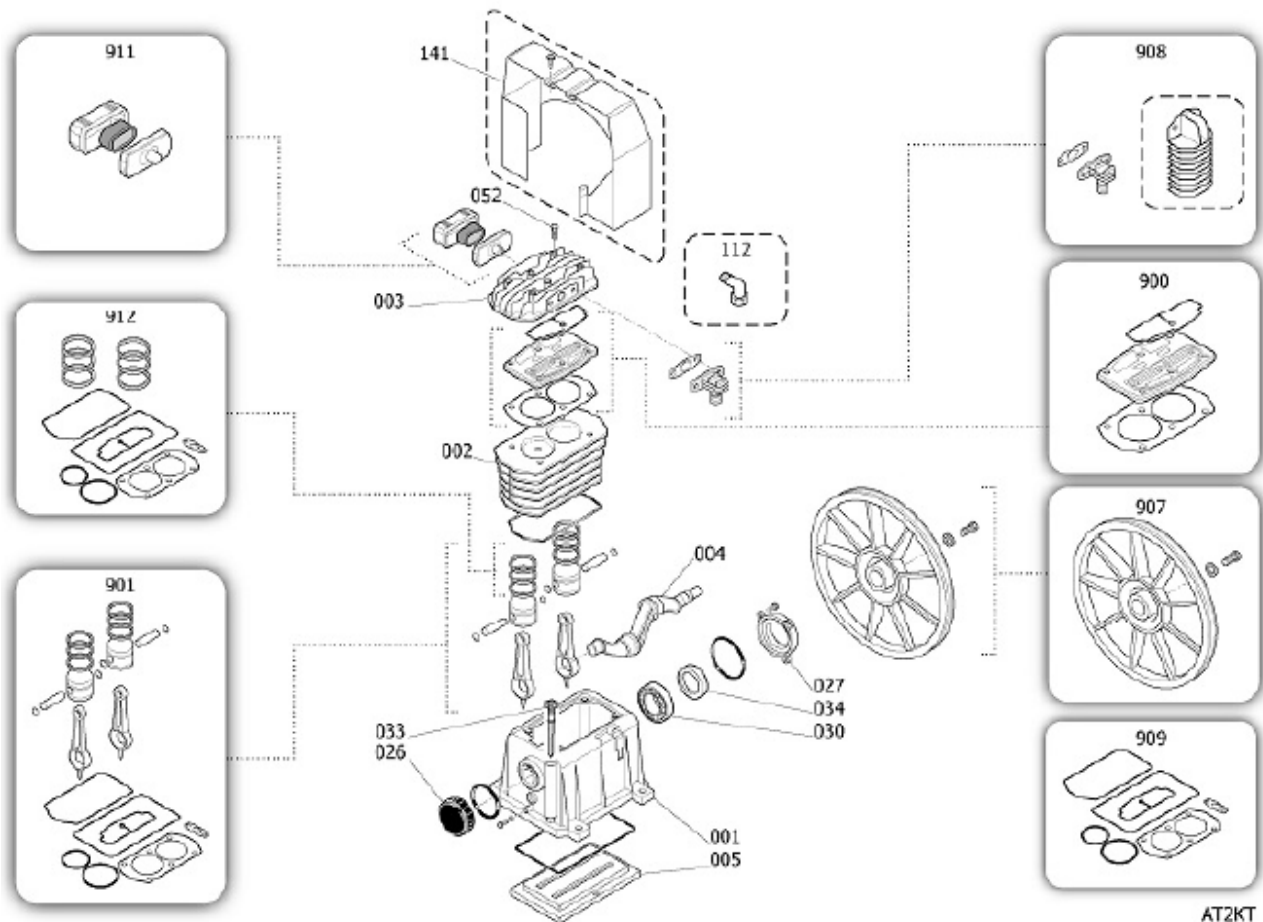

BT3LA

Pos	Component	MU	Multiplier
36	4105234	PZ	1,0
104	9421458	PZ	1,0
105	9048007	PZ	1,0
106	9047020	PZ	1,0
107	9047097	PZ	1,0
108	9051087	PZ	1,0
109	9052805	PZ	1,0
110	9049315	PZ	1,0
112	4100629	PZ	1,0
125	9076043	PZ	1,0
126	9075032	PZ	1,0
127	9270046	MT	0,8
131	4100688	PZ	1,0
132	9065847	PZ	1,0
135	84506CA	PZ	1,0
142	4101125	PZ	1,0
145	9043561	PZ	1,0
200	41P0301SGL	PZ	1,0
300	9421256	PZ	1,0

AT2KT

Pos	Component	MU	Multiplier
1	4105267	CARTER	PZ 1,0
2	4105268SGL	CILINDRO	PZ 1,0
3	4105274	TESTA	PZ 1,0
4	4105269	ALBERO	PZ 1,0
5	4105257	COPERCHIO CARTER	PZ 1,0
26	4105254	COPERCHIO ANTERIORE	PZ 1,0
27	4105253	SUPPORTO POSTERIORE CARTER	PZ 1,0
30	9170116	6205.C0.P6.V2.Z2.ROHS	PZ 1,0
33	4105289	TAPPO OLIO	PZ 1,0
34	9163010	ANELLO DI TENUTA	PZ 1,0
52	4101047	VALVOLA SCARICO	PZ 1,0
141	4105261	CONVOGLIATORE	PZ 1,0
900	9434A01	MPK VALVE PLATE MK103	PZ 1,0
901	9434B02	MPK PISTON-CONROD MK103	PZ 1,0
907	9434Y13	KIT VOLANO	PZ 1,0
908	9434E02	MPK AFTERCOOLER MK103	PZ 1,0
909	9434F01	MPK GASKET MK103	PZ 1,0
911	4105290	KIT FILTRO ARIA	PZ 1,0
912	9434C02	MPK PISTON RINGS MK103	PZ 1,0