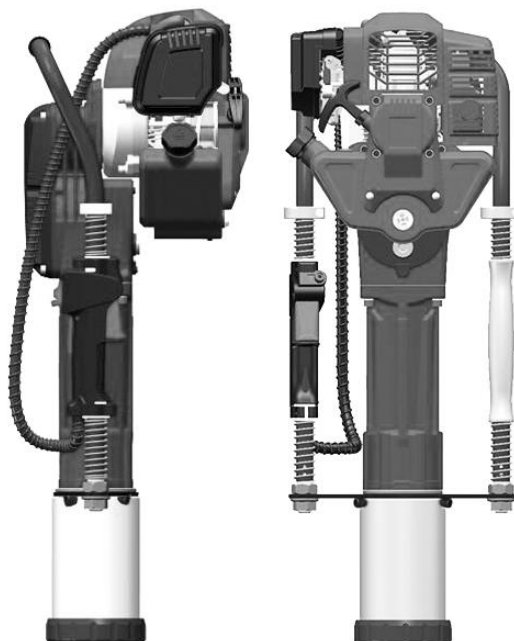

PÆLEHAMMER, 2-TAKT

52CC

Reservedelskatalog

9052524