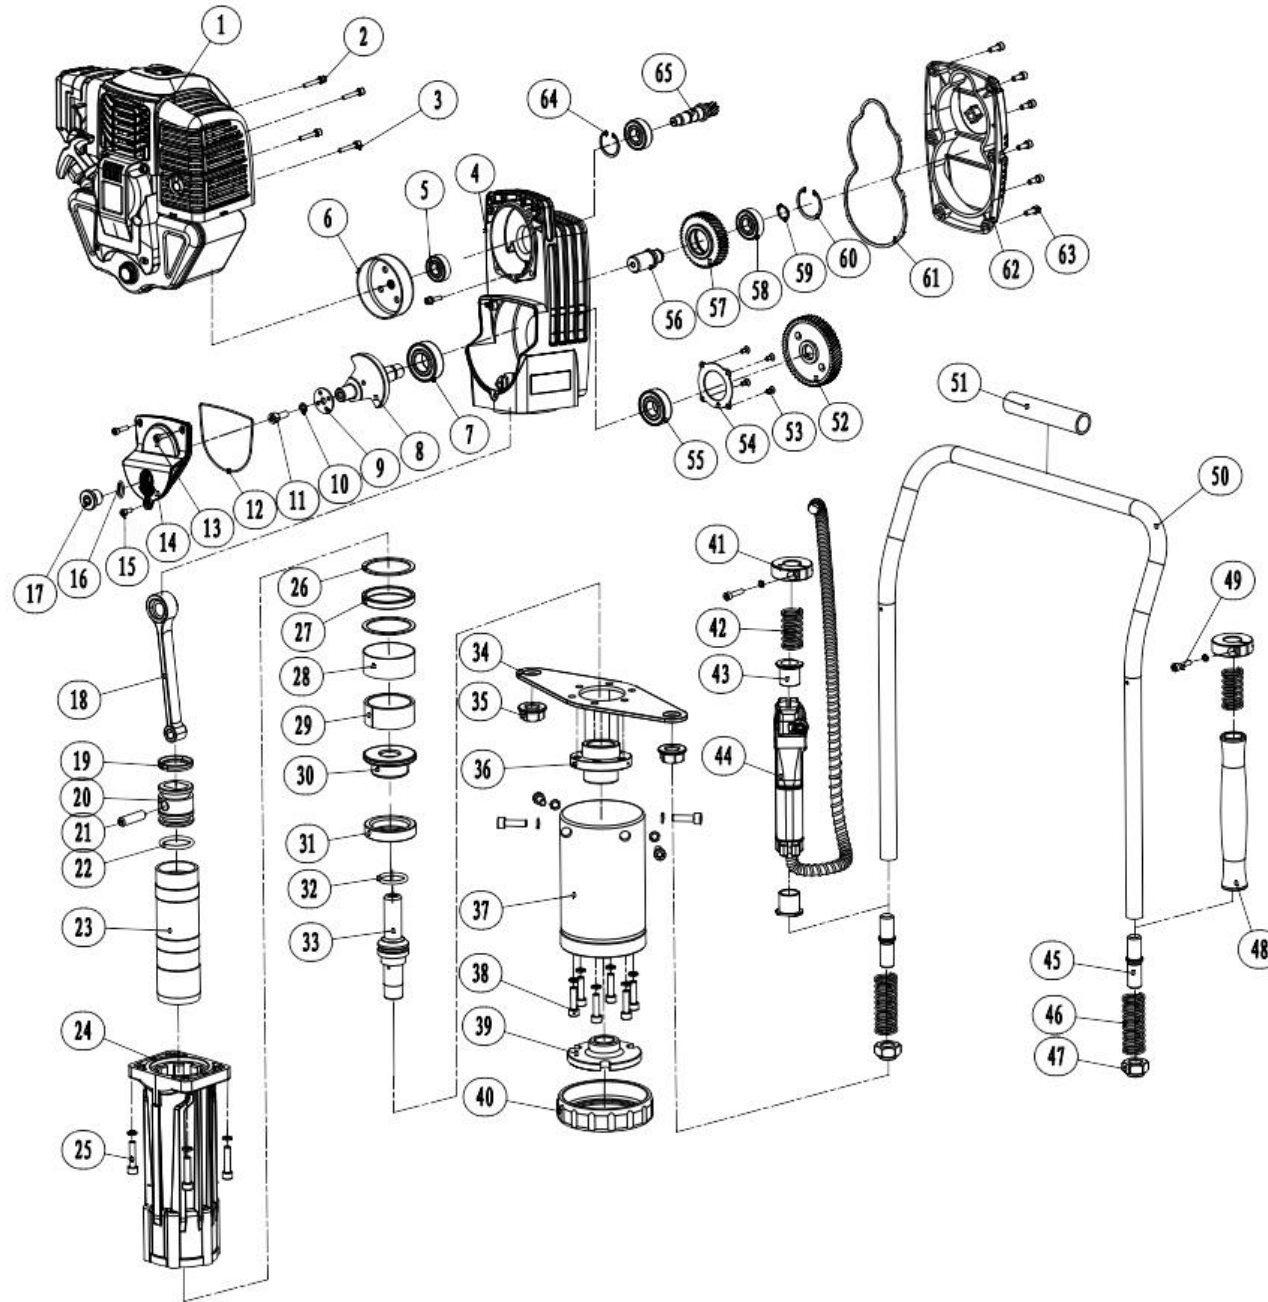

FIGUR 2 – MASKINE

Kontakt
Tlf salgsafdeling: 7021 2626
Tlf teknisk support: 7696 2326

P. Lindberg A/S
Sdr. Ringvej 1
DK – 6600 Vejen

9052524 RES DK V4
www.p-lindberg.dk
e-mail: salg@p-lindberg.dk

DELE TIL FIG 2

Pos	Varenr / item no	Varenavn	Item name	stk / qty
1	9054773	Motor, komplet	95A gasoline engine	1
2	N/A	Bolt	Inner hexagon screw M6x25	3
3	N/A	Bolt	Inner hexagon screw M6x20	2
4	9071271	Gearkasse	Gearbox	1
5	9071272	Leje 6202-2RZ	Deep groove ball bearings 6202-2RZ	1
6	N/A	Tandhjul	Driven disc	1
7	N/A	Leje 6205-2RZ	Deep groove ball bearings 6205-2RZ	1
8	N/A	Krumtapaksel	Impact crankshaft	1
9	N/A	Holder	Crankshaft retainer	1
10	N/A	Skive	Elastic washer 8x2.1	15
11	N/A	Bolt	Inner hexagon screw M8x20	5
12	N/A	Pakring	Oil storage box seal	1
13	N/A	Bolt	Inner hexagon screw M5x20	2
14	N/A	Låg	Oil storage box lid	1
15	N/A	Bolt	Inner hexagon screw M5x16	1
16	N/A	O-ring, 18x2,65	O-ring Φ18x2.65	1
17	N/A	Olieprop	Oil plug M20x1.5	1
18	N/A	Forbindelsesstang	Impact connecting rod	1
19	9054774	O-stempelring, 35,5x45,5x6	Lip-shaped ring Φ35.5xΦ45.5x6	1
20	9054775	Stempel	Impact piston	1
21	N/A	Stift f/stempel	Impact piston pin	1
22	9054776	O-ring, 35,5x5	O-ring Φ35.5x5	1
23	N/A	Cylinder	Impact cylinder	1
24	N/A	Alu-hus inkl. pakning	Aluminum hammer case	1
24.1	9054777	Cylinderpakning	Gasket	1
25	N/A	Bolt	Inner hexagon screw M8x35	4
26	9054778	Tætningsring, metal	Iron ring	2
27	9054779	Vibrationsring, lille	Small vibration absorption ring	1
28	N/A	Gummi pasring	Opening ring rubber circle	1
29	N/A	Pasring	Opening ring	1
30	N/A	Jernring	Iron handle sleeve	1

Kontakt
Tlf salgsafdeling: 7021 2626
Tlf teknisk support: 7696 2326

P. Lindberg A/S
Sdr. Ringvej 1
DK – 6600 Vejen

9052524 RES DK V4
www.p-lindberg.dk
e-mail: salg@p-lindberg.dk