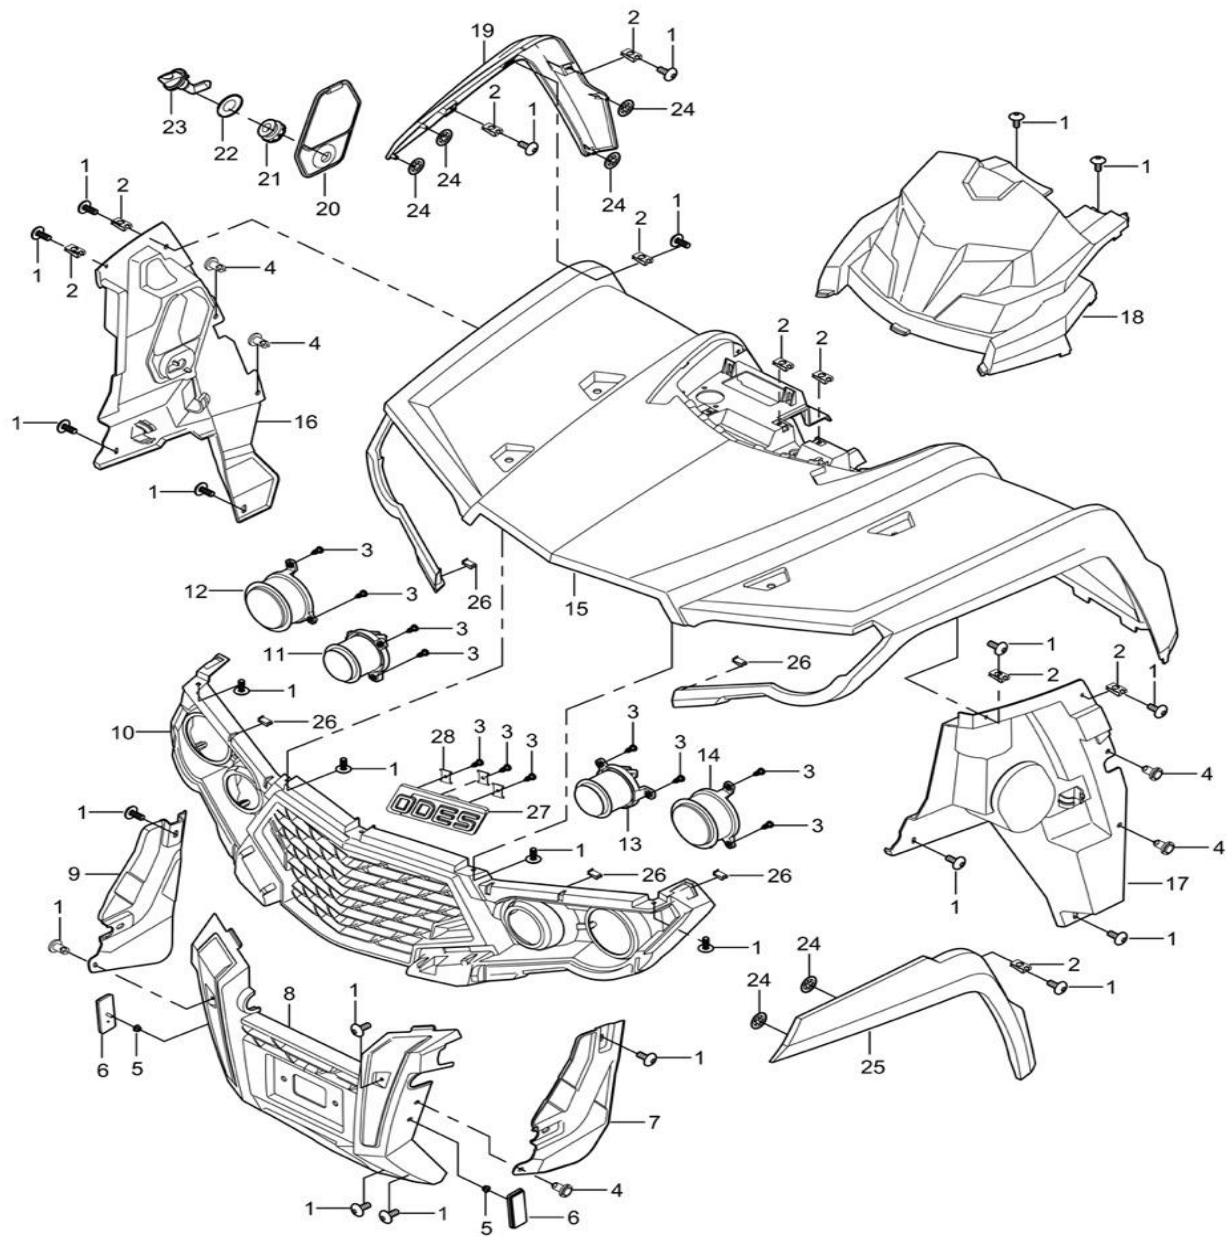

Fig 23: Framskärm, lampor, grill

Fig 23: Framskärm, lampor, grill

Ref. no.	PL nr / art.	Art.	Art. name	OE no.	Antal / pcs
1	9049325	Skruv M6x12 "stjärna"	Phillips head screw	03414060164	29
2	9049186	Klämmutter M6	Plate nut (Long)	04912060025	21
3	N/A	Självgående skruv 4,2x12	Tapping screws	03714420165	15
4	N/A	Clips	Push pin	10410190000	7
5	9050213	Låsmutter M6	Hexagon flange locking nut M6	04612050025	2
6	9055139	Reflex	Retroreflector (yellow rectangle)	13609180090	2
7	N/A	Mud-guard	Mud-guard board, driver side	17010330010	1
8	N/A	Främre stötfångare	Winch cover	17010720000	1
9	N/A	Mud-guard	Mud-guard board, passenger side	17010330020	1
10	9065573	Kylargrill med strålkastare	Front panel	17010160000	1
11	9065566	Helljus LED höger	Headlight (Right) (High Beam) (LED)	17009060020	1
12	9065567	Halvljus LED höger	Headlight (Right) (Low Beam) (LED)	17009060040	1
13	9065568	Helljus LED vänster	Headlight (Left) (High Beam) (LED)	17009060010	1
14	9065569	Halvljus LED vänster	Headlight (Left) (Low Beam) (LED)	17009060030	1
15	9065829	Framskärm svart	Front plastic (black)	17010201530	1
15	N/A	Framskärm grå metall	Front plastic (metallic gray in painting)	17010202780	1
15	N/A	Framskärm pärlvit	Front plastic (pearl white in painting)	17010202910	1
15	N/A	Framskärm röd	Front plastic (red in painting)	17010202770	1
15	N/A	Framskärm kamouflage	Front plastic (camouflage)	17010202790	1
15	N/A	Framskärm vit	Front plastic (white)	17010203100	1
16	N/A	Motorskydd fram höger	Rear mud-guard boards, passenger side	17010330040	1
17	N/A	Motorskydd fram vänster	Rear mud-guard boards, driver side	17010330030	1
18	9065833	Skärm över instrumentpanel	Instrument outside cover	17009160210	1
19	9065831	Skärm höger	Front wheel eyebrow right	17010680000	1
20	N/A	Inspektionslucka	Decorative cover plate	17010690000	1
21	N/A	Gummibas	Engine panel rubber pad	16108150080	1
22	N/A	Bricka 16x22x2	Washer	06219162205	1
23	N/A	Knapp för inspektionslucka	Hood knob switch	16110260130	1
24	N/A	Clips	Plummer clips	17014110300	8
25	9065832	Skärm vänster	Front wheel eyebrow left	17010670000	1
26	N/A	Clips	Metal snap	16110750000	10
27	N/A	ODES emblem	Trademark (ODES)	17010030150	1
28	N/A	Monteringsklämma för emblem	Trademark mounting board (ODES)	17010030030	1