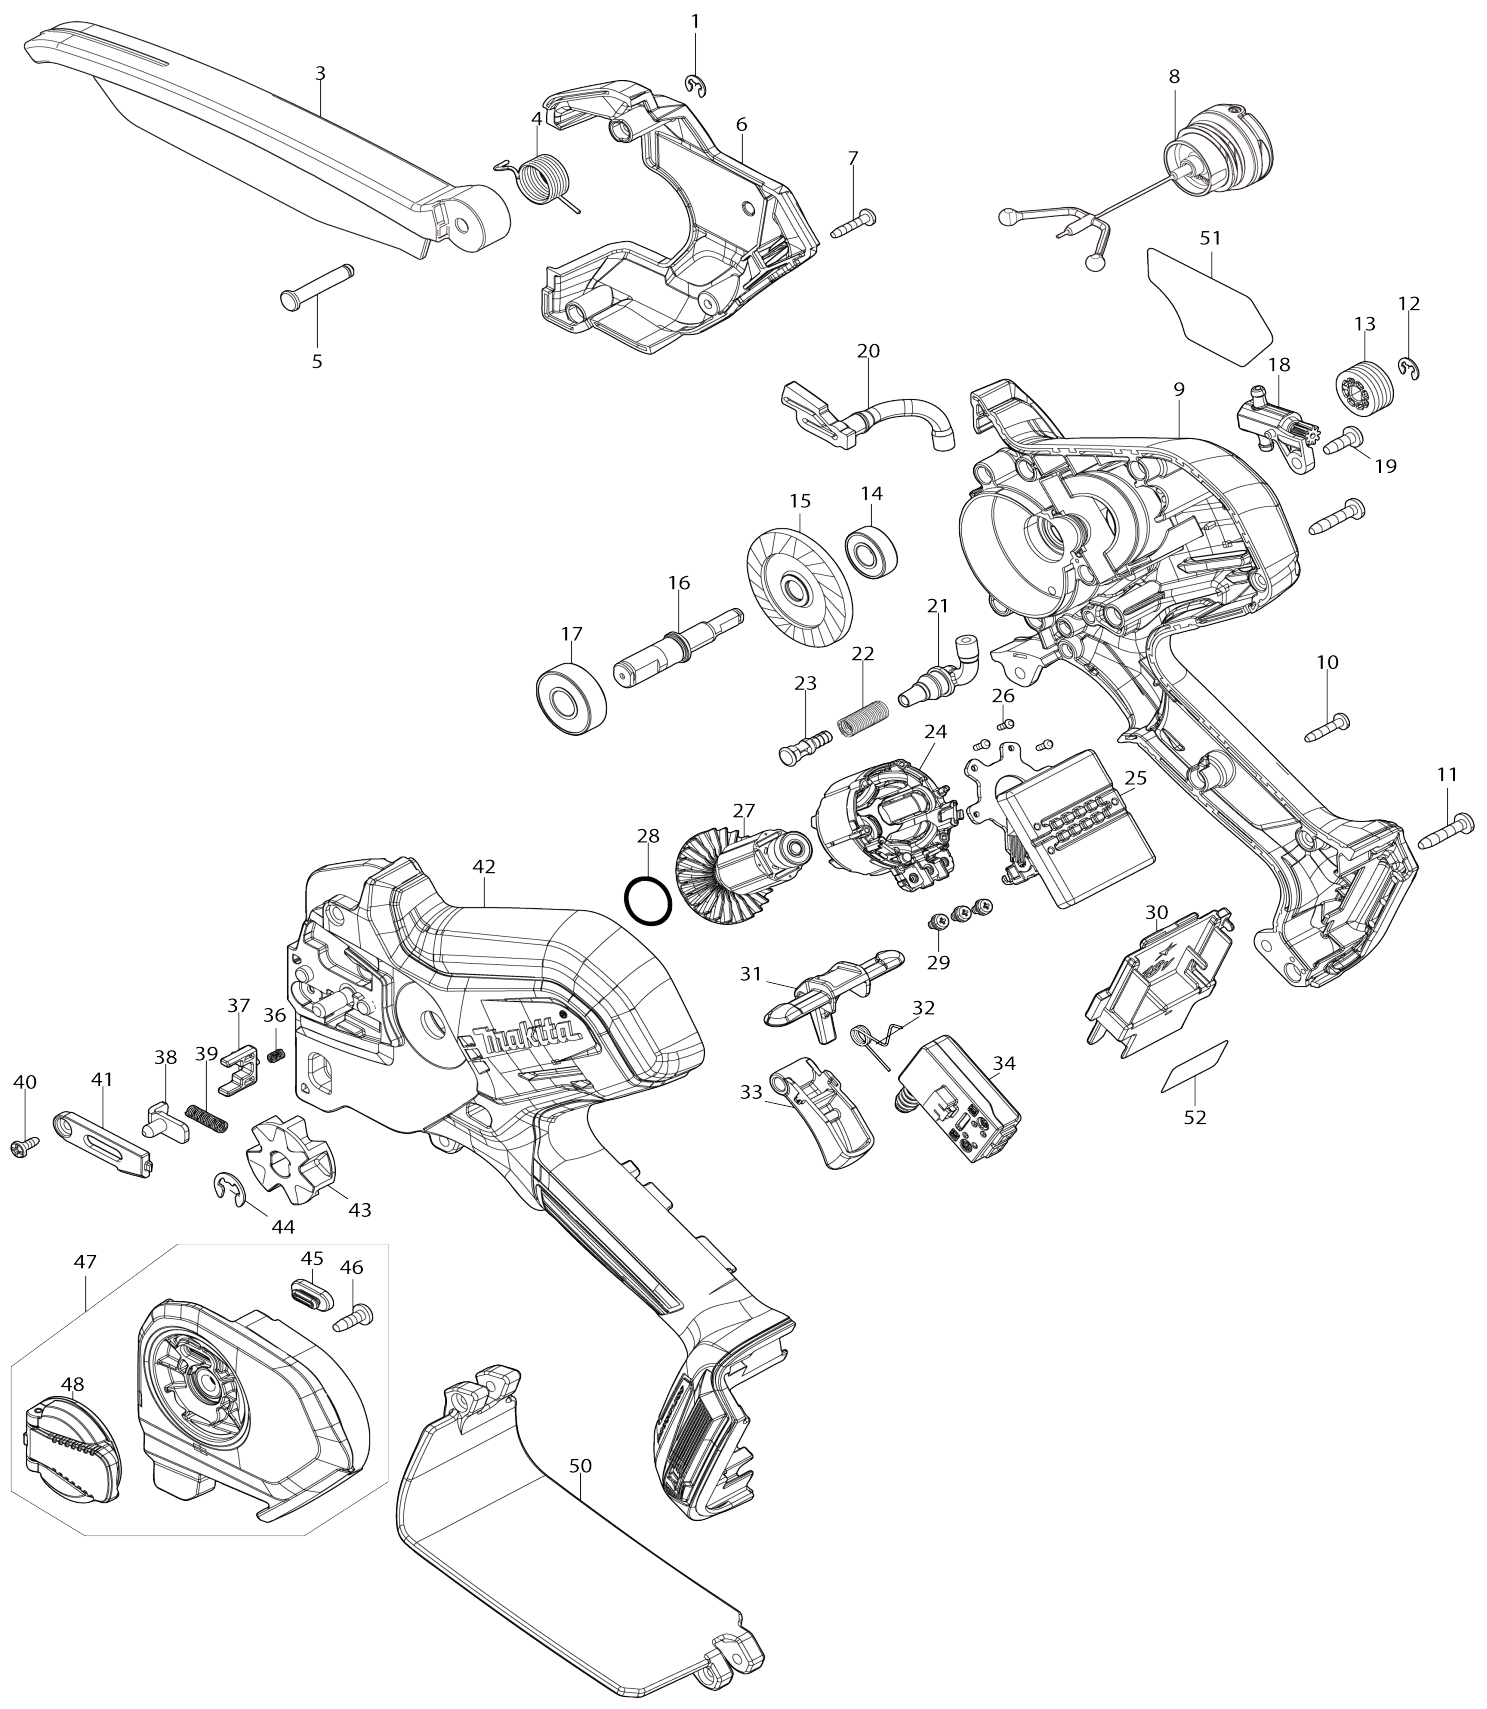

Model No.DUC150 150MM CORDLESS PRUNING SAW

Model No.DUC150 150MM CORDLESS PRUNING SAW

Item No.	Parts No.	Description	Interchangability	Q'ty	New/Old	Note1	Note2
001	961011-9	STOP RING E-4		1			
003	413T68-1	SAFETY COVER		1			
004	232785-2	TORSION SPRING 14		1			
005	256A31-5	SHOULDER PIN 5		1			
006	413L96-8	HOUSING R COVER		1			
007	266429-2	TAPPING SCREW 3X16		3			
008	126832-8	TANK CAP ASSEMBLY		1			
C10	213894-6	O-RING 25		1	*		
C11	213A11-4	O-RING 25	O	1			
009	183Y31-5	HOUSING SET		1			
C10	263005-3	RUBBER PIN 6		2			
C20	347A70-7	TANK GUARD		1			
D10		INC. 42					
010	266429-2	TAPPING SCREW 3X16		10			
011	911138-5	P.H.SCREW M4X20 WITH WR		2			
012	961011-9	STOP RING E-4		1			
013	226884-0	WORM GEAR		1			
014	211166-3	BALL BEARING 698DDW		1			
015	227A17-6	SPIRAL BEVEL GEAR 53		1			
016	327A89-2	SPINDLE		1			
017	210059-1	BALL BEARING 6000DDW		1			
018	141N25-0	OIL PUMP COMPLETE		1			
019	266427-6	TAPPING SCREW 4X12		1			
020	422968-4	OIL TUBE 3-60		1			
021	422969-2	OIL TUBE 3-25		1			
022	232774-7	COMPRESSION SPRING 6		1			
023	413L02-3	NIPPLE		1			
024	629B92-8	STATOR		1			
025	620M06-6	CONTROLLER		1			
026	266490-9	TAPPING SCREW PT 2X6		3			
027	619791-8	ROTOR		1			
028	213A05-9	O-RING16		1			
029	652069-6	FLAT HEAD SCREW M3X6		3			
030	643874-2	TERMINAL		1			
031	413L98-4	LOCK OFF LEVER		1			
032	232784-4	TORSION SPRING 6		1			
033	413L97-6	SWITCH LEVER		1			
034	650033-1	SWITCH C3XA-3PSPM-1		1			
036	233211-4	COMPRESSION SPRING 2		1			
037	413M02-9	STOPPER		1			
038	347A69-2	TENSION SLIDE		1			
039	232787-8	COMPRESSION SPRING 4		1			
040	266492-5	TAPPING SCREW 3X8		1			
041	413M03-7	COVER		1			
042	183Y31-5	HOUSING SET		1			
C10	263005-3	RUBBER PIN 6		2			
C20	347A70-7	TANK GUARD		1			