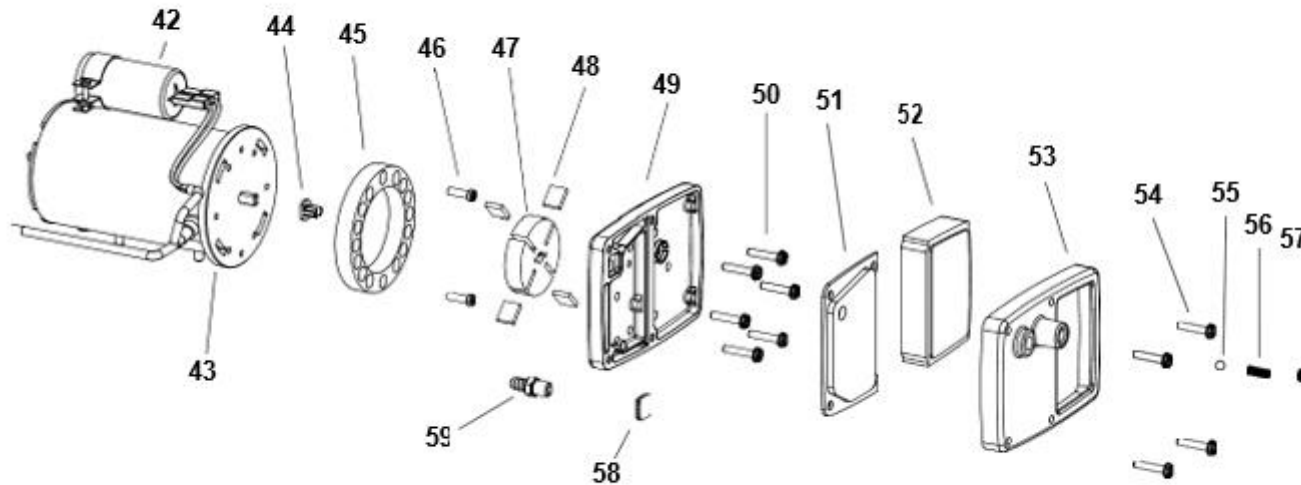

FIGUR 2

DELE TIL FIG 2

Pos	Varenr / item no	Varenavn	Item name	OE
42	N/A	Kondensator 8UF	CAPACITOR 8UF	4110.294
43	9062525	Motor	MOTOR 1/4 HP	4110.452
44	9058285	Drev	INSERT	4108.635
45	9059267	Statorring	PUMP BODY	4101.317
46	N/A	Skrue	PUMP BODY SCREW	4108.588
47	9059265	Rotor	ROTOR	4108.627
48	9059266	Lamel	BLADE	4101.200
49	N/A	Endedæksel (inder)	PUMP END COVER	4101.325
50	N/A	Skrue	SCREW/LOCKWASHER	4108.528
51	9058288	Filter (ud)	OUTPUT FILTER	4101.341
52	9058289	Filter (ind)	INTAKE FILTER	4101.358
53	9058290	Endedæksel (ydre)	END COVER	4108.643
54	N/A	Skrue	SCREW/LOCKWASHER	4108.528
55-57	9061402	Justerskrue kit (3 dele)	STEEL BALL, SPRING, ADJUSTING SCREW	-
58	N/A	Fnugfilter	LINT FILTER	4101.333
59	N/A	Fitting	BARB FITTING	4104.118