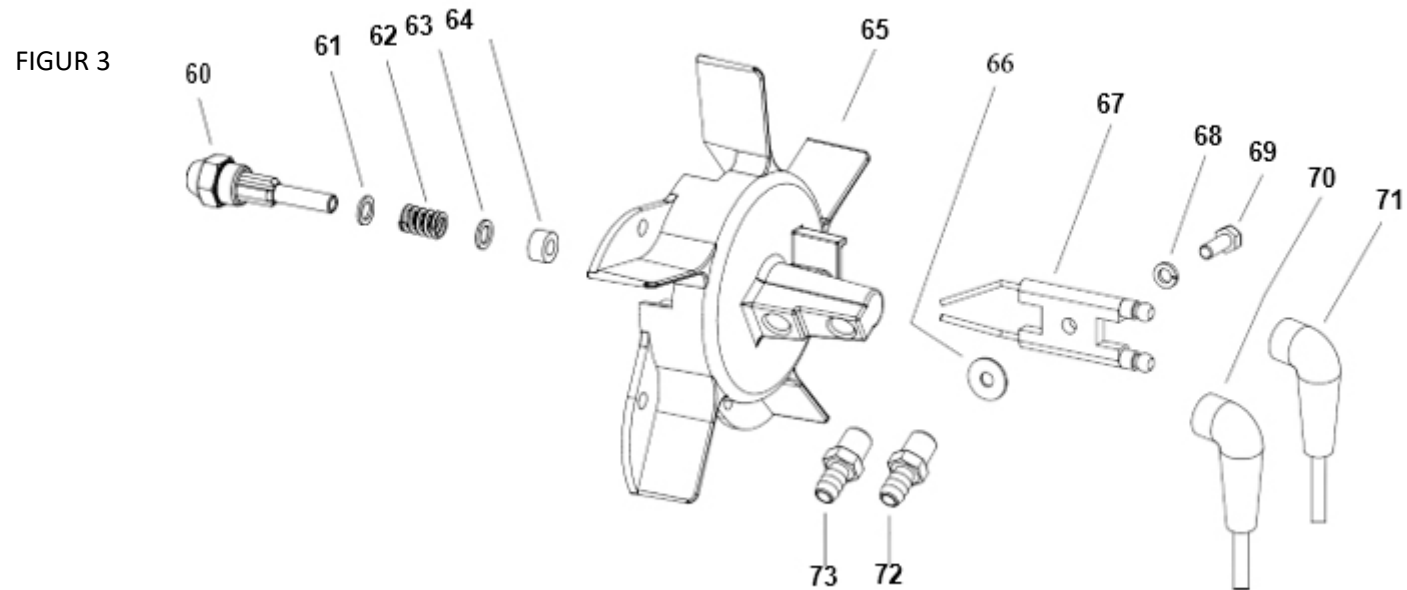

FIGUR 2

DELE TIL FIG 2

Pos	Varenr / item no	Varenavn	Item name	OE
42	N/A	Kondensator 8UF	CAPACITOR 8UF	4110.294
43	9062525	Motor	MOTOR 1/4 HP	4110.452
44	9058285	Drev	INSERT	4108.635
45	9059267	Statorring	PUMP BODY	4101.532
46	N/A	Skrue	PUMP BODY SCREW	4108.590
47	9059265	Rotor	ROTOR	4103.441
48	9058287	Lamel	BLADE	4101.666
49	9063214	Endedæksel (inder)	PUMP END COVER	4101.325
50	N/A	Skrue	SCREW/LOCKWASHER	4108.536
51	9058288	Filter (ud)	OUTPUT FILTER	4101.341
52	9058289	Filter (ind)	INTAKE FILTER	4101.358
53	9058290	Endedæksel (ydre)	END COVER	4108.643
54	N/A	Skrue	SCREW/LOCKWASHER	4108.528
55-57	9061402	Justerskrue kit (3 dele)	STEEL BALL, SPRING, ADJUSTING SCREW	-
58	N/A	Fnugfilter	LINT FILTER	4101.333
59	9063119	Fitting	BARB FITTING	4104.118