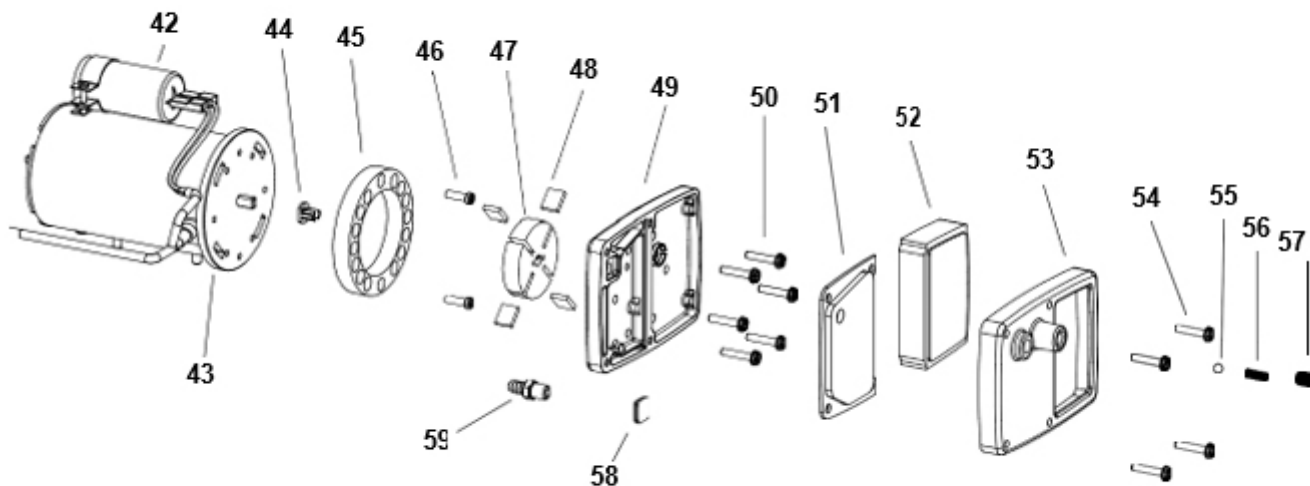

FIGUR 2

DELE TIL FIG 2

Pos	Varenr / item no	Varenavn	Item name	OE
42	N/A	Kondensator 8UF	CAPACITOR 8UF	4110.294
43	9062525	Motor	MOTOR 1/4 HP	4110.452
44	9058285	Drev	INSERT	4108.635
45	9059267	Statorring	PUMP BODY	4101.532
46	N/A	Skrue	PUMP BODY SCREW	4108.590
47	9059265	Rotor	ROTOR	4103.441
48	9058287	Lamel	BLADE	4101.666
49	9063214	Endedæksel (inder)	PUMP END COVER	4101.325
50	N/A	Skrue	SCREW/LOCKWASHER	4108.536
51	9058288	Filter (ud)	OUTPUT FILTER	4101.341
52	9058289	Filter (ind)	INTAKE FILTER	4101.358
53	9058290	Endedæksel (ydre)	END COVER	4108.643
54	N/A	Skrue	SCREW/LOCKWASHER	4108.528
55-57	9061402	Justerskrue kit (3 dele)	STEEL BALL, SPRING, ADJUSTING SCREW	-
58	N/A	Fnugfilter	LINT FILTER	4101.333
59	9063119	Fitting	BARB FITTING	4104.118