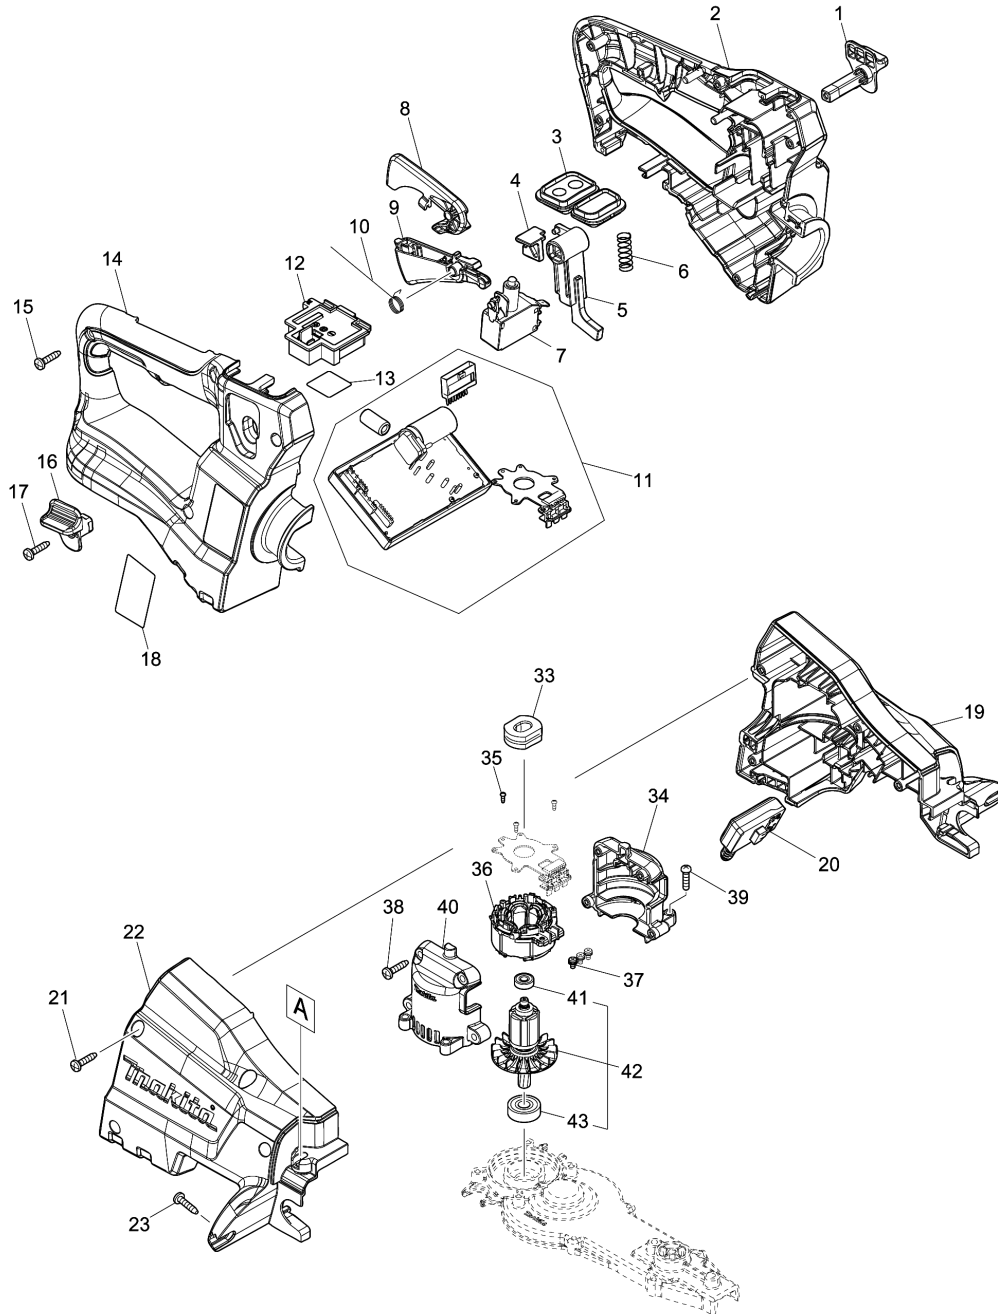

Model No.DUH752 750MM CORDLESS HEDGE TRIMMER