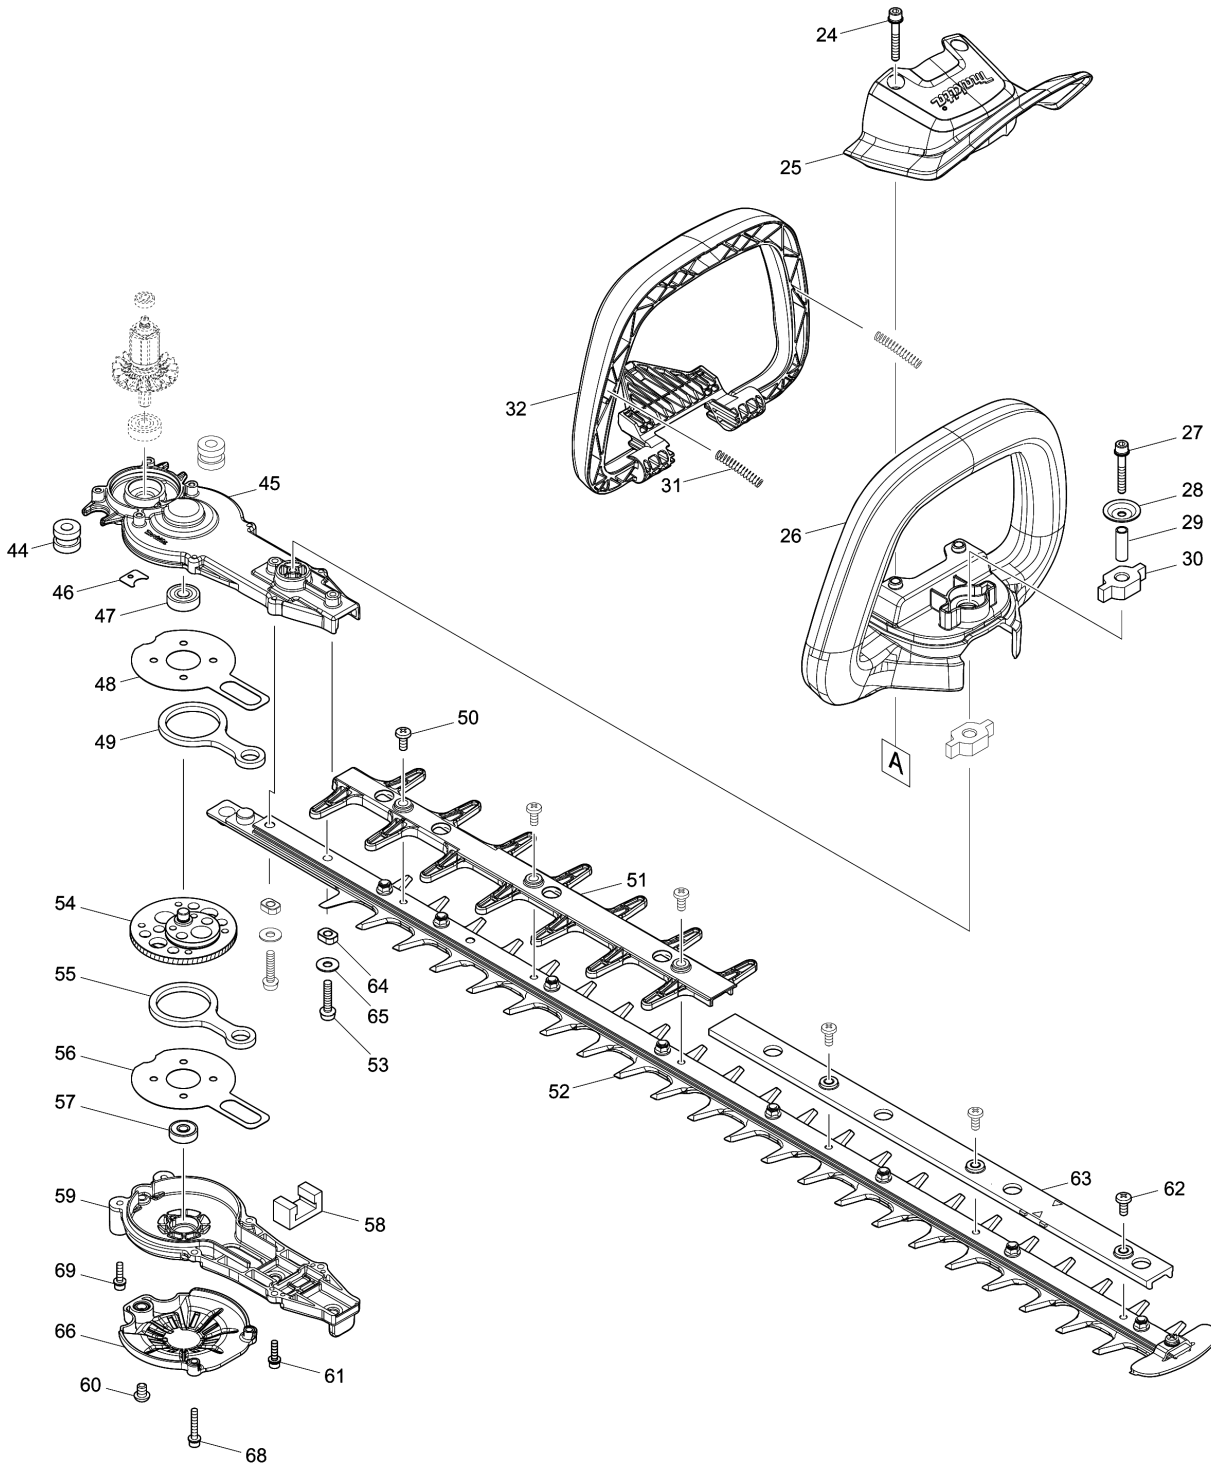

Model No.DUH752 750MM CORDLESS HEDGE TRIMMER

Model No.DUH752 750MM CORDLESS HEDGE TRIMMER

Item	Parts No.	Description	I/C	Qty	New/Old	Opt. 1	Opt. 2	Note
001	458406-0	LOCK LEVER L		1				
002	183J51-9	HANDLE SET		1				
C10	263005-3	RUBBER PIN 6		2				
D10		INC. 14						
003	140A04-7	SUB CONTROLLER COMPLETE		1				
C10	806G56-1	INDICATION LABEL		1				
C20	817C42-3	SWITCH LABEL		1				
004	458570-7	SLIDER		1				
005	458405-2	LOCK ARM		1				
006	234204-4	COMPRESSION SPRING 8		1				
007	650781-2	SWITCH C3JW-6B-P		1				
008	458403-6	LOCK OFF LEVER		1				
009	458404-4	SWITCH LEVER R		1				
010	232454-5	TORSION SPRING 10		1				
011	620818-9	CONTROLLER		1	*			
011-1	620818-9	CONTROLLER	O	1				
012	644809-6	TERMINAL		1				
013	855G72-0	DUH752 SERIAL NO. LABEL		1				
014	183J51-9	HANDLE SET		1				
C10	263005-3	RUBBER PIN 6		2				
D10		INC. 2						
015	266326-2	TAPPING SCREW 4X18		6				
016	458407-8	LOCK LEVER R		1				
017	266326-2	TAPPING SCREW 4X18		1				
018	855G66-5	DUH752 NAME PLATE		1				
019	183K21-4	HOUSING SET		1				
C10	252143-6	COLLARED HEX.NUT M5-8		2				
C20	424344-8	DAMPER		4				
D10		INC. 22						
020	651083-9	SWITCH C3XA-1PSPM		1				
021	266326-2	TAPPING SCREW 4X18		4				
022	183K21-4	HOUSING SET		1				
C10	252143-6	COLLARED HEX.NUT M5-8		2				
C20	424344-8	DAMPER		4				
D10		INC. 19						
023	266326-2	TAPPING SCREW 4X18		2				
024	265182-7	+ PAN HEAD SCREW M5X25		2				
025	458399-1	PROTECTOR		1				
026	458400-2	FRONT GRIP E		1				
027	251476-6	H.S.H.BOLT M5X35 WITH WR		1				
028	253416-0	DISH WASHER 5		1				
029	257678-2	SLEEVE 6		1				

Please order the parts with part number.

Print Date 2/9/2020