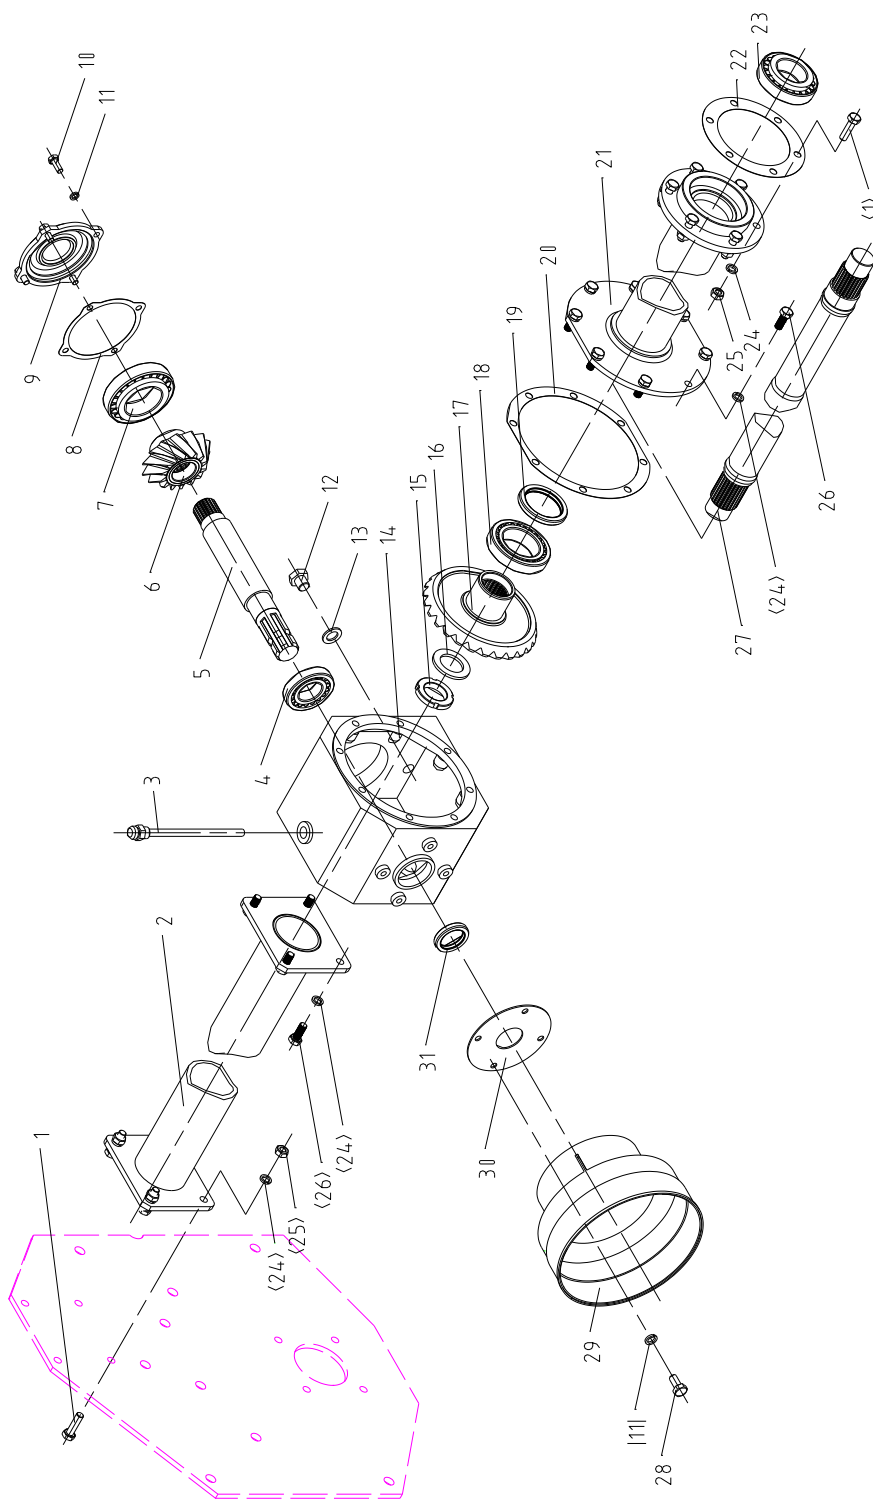

Fig 2 Vinkelväxel

Ref. no.	Art. / art. no.	Art. namn	Art. name	Antal / pcs
1	N/A	Bult M10x35	Bolt M10x35	10
2	N/A	Stödrör	Outer spacer	1
3	9058381	Oljesticka	Dipstick	1
4	9055494	Lager	bearing	1
5	9055495	Ingångsaxel	Drive shaft	1
6	9055496	Drivhjul	Drive gear wheel	1
7	9055497	Lager	Bearing	1
8	9055498	Packning	Gasket	1
9	N/A	Lagerskydd	Bearing support cover	1
10	9050231	Bult M8x20	Bolt M8x20	4
11	N/A	Fjäderbricka	Spring washer	22
12	N/A	Bult/prpp	Bolt	3
13	9055499	Packning	Gasket	4
14	9058383	Vinkelväxel (hus)	Gearbox housing	1
15	9055500	Låsmutter M35	Self locking nut	3
16	9055501	Låsbricka	Lock washer	3
17	9055502	Kronhjul	Driven gear wheel	1
18	9055503	Lager	Bearing	1
19	9055504	O-ring	Oil seal	1
20	9055505	Packning	Gasket	1
21	N/A	Axelrör	Spacer	1
22	9055506	Packning	Gasket	1
23	9055507	Lager	Bearing	1
24	N/A	Fjäderbricka 10	Spring washer 10	22
25	9050208	Mutter M10	Nut M10	10
26	N/A	Bult M10x25	Bolt M10x25	12
27	9055992	Axel 135 cm	Driven shaft	1
27	9060745	Vinkelväxel inkl. Axel 180 cm	Gearbox, driven shaft. reinforced	1
29	9055508	Skydd för PTO	Guard shade	1
31	9055509	O-ring	Oil seal	1