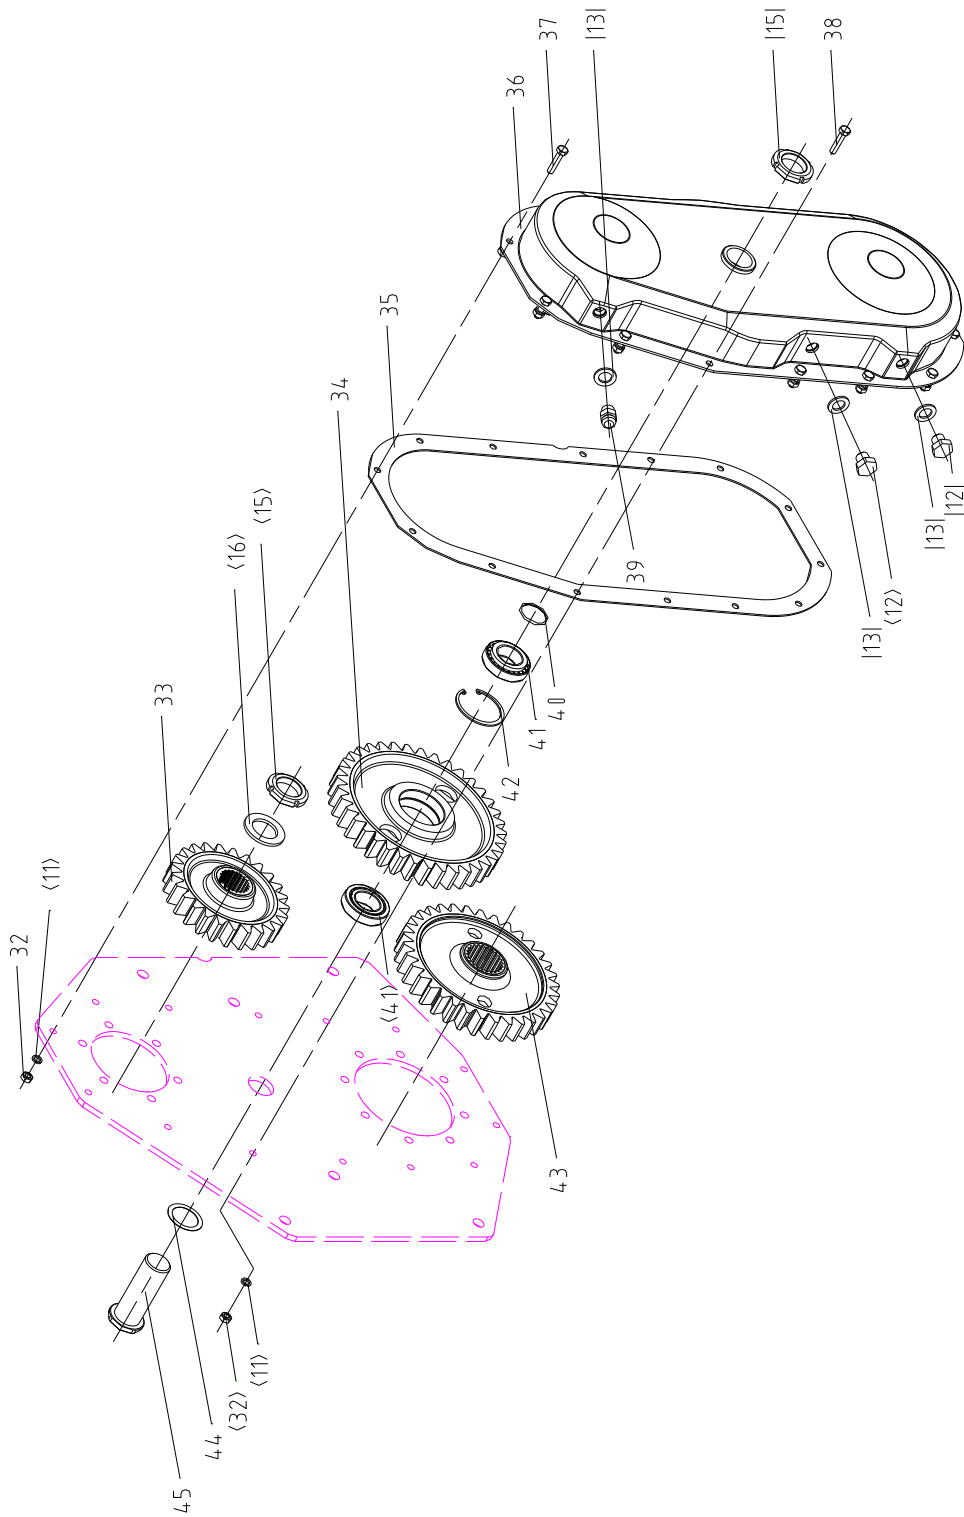

Ref. no.	Art. / art. no.	Art. namn	Art. name	Antal / pcs
1	N/A	Bult M10x35	Bolt M10x35	10
2	N/A	Stödrör	Outer spacer	1
3	9058381	Oljesticka	Dipstick	1
4	9055494	Lager	bearing	1
5	9055495	Ingångsaxel	Drive shaft	1
6	9055496	Drivhjul	Drive gear wheel	1
7	9055497	Lager	Bearing	1
8	9055498	Packning	Gasket	1
9	N/A	Lagerskydd	Bearing support cover	1
10	9050231	Bult M8x20	Bolt M8x20	4
11	N/A	Fjäderbricka	Spring washer	22
12	N/A	Bult/prpp	Bolt	3
13	9055499	Packning	Gasket	4
14	9058383	Vinkelväxel (hus)	Gearbox housing	1
15	9055500	Låsmutter M35	Self locking nut	3
16	9055501	Låsbricka	Lock washer	3
17	9055502	Kronhjul	Driven gear wheel	1
18	9055503	Lager	Bearing	1
19	9055504	O-ring	Oil seal	1
20	9055505	Packning	Gasket	1
21	N/A	Axelrör	Spacer	1
22	9055506	Packning	Gasket	1
23	9055507	Lager	Bearing	1
24	N/A	Fjäderbricka 10	Spring washer 10	22
25	9050208	Mutter M10	Nut M10	10
26	N/A	Bult M10x25	Bolt M10x25	12
27	9055992	Axel 135 cm	Driven shaft	1
27	9060745	Vinkelväxel inkl. Axel 180 cm	Gearbox, driven shaft. reinforced	1
29	9055508	Skydd för PTO	Guard shade	1
31	9055509	O-ring	Oil seal	1

Fig 3 Sidodrev