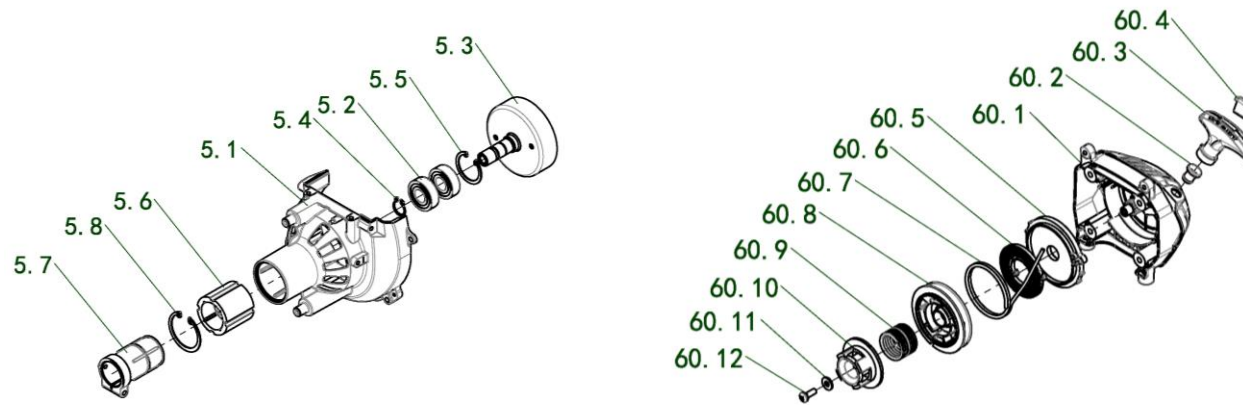

FIG 1 A & B

DELE TIL FIG 1 A & B

Pos	Varenr / item no	Varenavn	Item name	OE	Antal / quantity
5	N/A	Koblingshus, Komplet	Output base assy	80100465-01	1
5.1	N/A		Output base	80200503-01	1
5.2	N/A		Bearing 6202	80700205-05	2
5.3	N/A		Double bearing catch plate	80200504-01	1
5.4	N/A		Φ 15 checking ring	80700216-02	1
5.5	N/A		Φ 35 checking ring	80700126-07	1
5.6 – 5.7	N/A		Rubber / connecting cover	80100163-01	1
5.8	N/A		Φ 45 checking ring	80700126-09	1
60	9067429	Rekylstart, komplet	Starter, assy	80100462-02	1
60.1	N/A		Starter main cover	80300429-02	1
60.2	N/A		Starter guard rope	340700124	1
60.3 – 60.4	N/A		Starter grip & cover	80302676-01	1
60.5	N/A		Starter inner plate	T.BCS45.01-2	1
60.6	N/A		Starter coil spring	T.BCE33B.03-8	1
60.7	N/A		Starting rope	T.BCE52T.12-6	1
60.8	N/A		Starter rope pulley	80301990-01	1
60.9	N/A		Starting torsion spring	80201354-01	1
60.10	N/A		Starter pulley	80301457-01	1
60.11	N/A		Flat washer	T.BCD43.03-8	1
60.12	N/A		M5x12 screw	GB/T 818	1