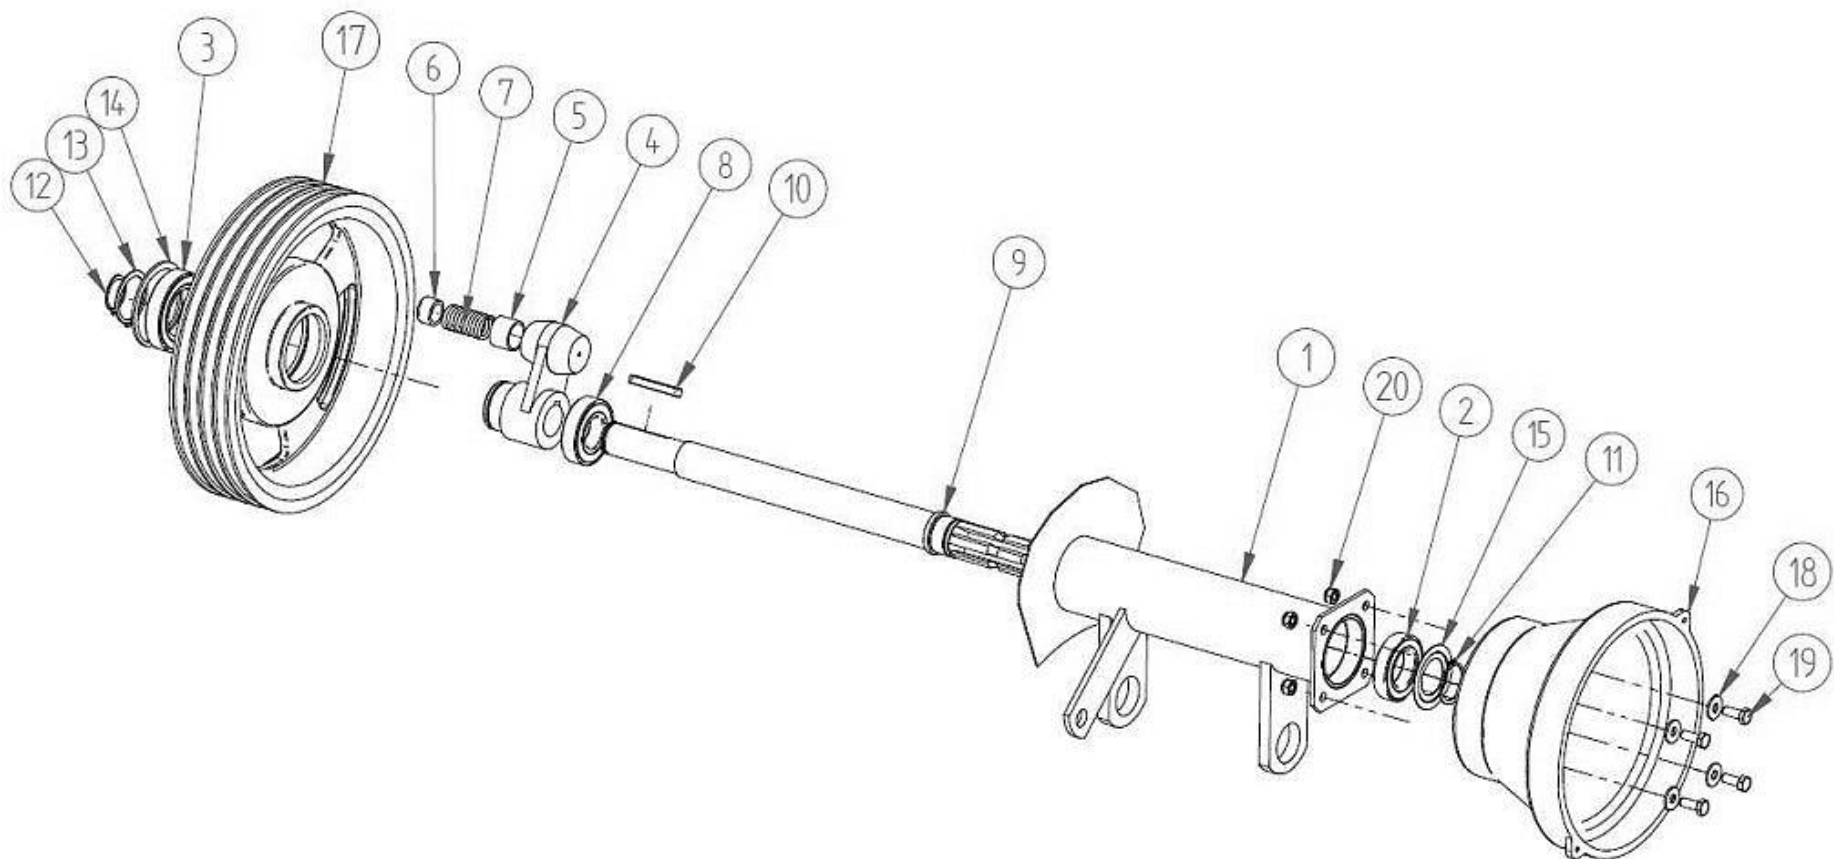

FIGUR 7 – HOVEDAKSEL

Kontakt
Tlf salgsafdeling: 7021 2626
Tlf teknisk support: 7696 2326

P. Lindberg A/S
Sdr. Ringvej 1
DK – 6600 Vejen

RES 9054233 m.fl. DK V2
www.p-lindberg.dk
e-mail: salg@p-lindberg.dk

DELE TIL FIG 7

Pos	Varenavn	Item name	OE 135	135	OE 165	165	OE 185	185	Stk/pcs
1	Akselrør	Head tube	T000624	9066342	T000624	9066342	T000624	9066342	1
2	Leje 6007	Bearing 6007	T000192	9038555	T000192	9038555	T000192	9038555	1
3	Leje 6009	Bearing 6009	T000195	N/A	T000195	N/A	T000195	N/A	1
4	Kobling / friløb (komplet)	Driver	T000958	9062439	T000958	9062439	T000958	9062439	1
5	<i>Del af kobling / friløb</i>	<i>Driver bushing</i>	<i>T000867</i>	<i>N/A</i>	<i>T000867</i>	<i>N/A</i>	<i>T000867</i>	<i>N/A</i>	<i>1</i>
6	<i>Del af kobling / friløb</i>	<i>Driver pin</i>	<i>T000697</i>	<i>N/A</i>	<i>T000697</i>	<i>N/A</i>	<i>T000697</i>	<i>N/A</i>	<i>1</i>
7	<i>Del af kobling / friløb</i>	<i>Clutch spring</i>	<i>T000667</i>	<i>N/A</i>	<i>T000667</i>	<i>N/A</i>	<i>T000667</i>	<i>N/A</i>	<i>1</i>
8	Leje 6206	Bearing 6206	T000197	9038578	T000197	9038578	T000197	9038578	1
9	Aksel	Head shaft	T000911	9055746	T000911	9055746	T000911	9055746	1
10	Kile	Key, 8x7x56	T000954	N/A	T000954	N/A	T000954	N/A	1
11	Låsering 35Z	Circlip 35Z	T000412	N/A	T000412	N/A	T000412	N/A	1
12	Låsering 30Z	Circlip 30Z	T000410	N/A	T000410	N/A	T000410	N/A	1
13	Låsering 45Z	Circlip 45Z	T000414	N/A	T000414	N/A	T000414	N/A	1
14	Låsering 75W	Circlip 75W	T000420	N/A	T000420	N/A	T000420	N/A	1
15	Akselring	Head ring	T000404	N/A	T000404	N/A	T000404	N/A	1
16	PTO-skærm	PTO-cover	T000369	N/A	T000369	N/A	T000369	N/A	1
17	Stor remskive	Large pulley	T000099	N/A	T000101	9062557	T000101	9062557	1
18	Skærmskive, Ø8	Washer 8	T000443	9050198	T000443	9050198	T000443	9050198	4
19	Bolt, M8x20	Bolt, M8x20	T000804	9050231	T000804	9050231	T000804	9050231	4
20	Låsemøtrik, M8	Self-locking nut, M8	T000256	9050214	T000256	9050214	T000256	9050214	4