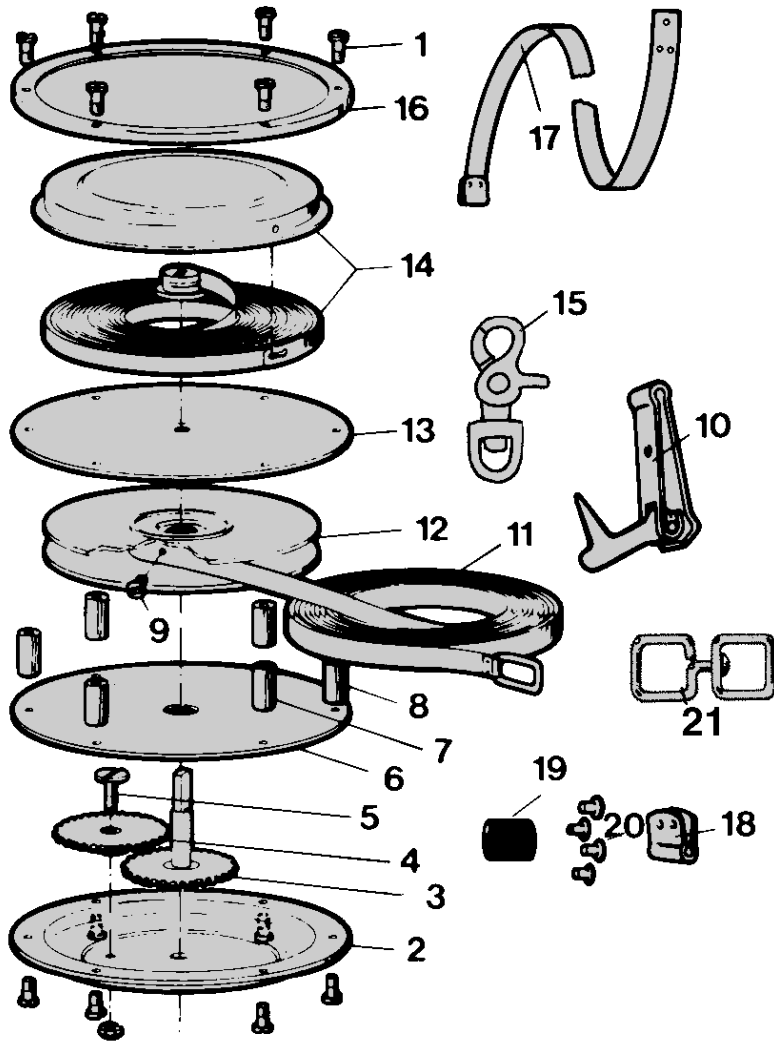

P/N 106510  
P/N 106511  
P/N 106512  
P/N 106513

LOGGER'S TAPE PART NUMBER	P/N 106510	P/N 106511	P/N 106512	P/N 106513
<b>Parts description</b>	15m	50'/15m	20m	25m
1. Post screw	106482	106482	106482	106482
2. Gear housing with bearing	106473	106473	106473	106474
3. Main shaft and gear	106477	106477	106477	106477
4. Idler gear and pinion	106478	106478	106478	106478
5. Idler bearing with screw,nut	106479	106479	106479	106479
6. Gear cover plate	106466	106466	106466	106467
7. Nylon guide post with screws	106480	106480	106480	106480
8. Spacer post with 2 screws	106495	106495	106495	106495
9. Tape refill screw	106483	106483	106483	106483
10. Release hook	106492	106492	106492	106492
11. Tape refill blade with release hook	106459	106497	106461	106463
12. Spool with pinion gear	106475	106475	106475	106476
13. Spring cover plate with bearing	106468	106468	106468	106469
14. Spring assembly complete	106515	106515	106515	106516
15. Hanger and swivel clip	106494	106494	106494	106494
16. Locking ring	106464	106464	106464	106465
17. 1/2 metre plastic end	106499	106499	106499	106499
1 metre plastic end	106500	106500	106500	106500
18. Hinge	106484	106484	106484	106484
19. Rubber stop	106486	106486	106486	106486
20. Extra long eyelets (500-pack)	106488	106488	106488	106488
<b>Not illustrated:</b>				
Tape repair end 19" with release hook	106489	106489	106489	106489
25 metre bulk leader tape	106490	106490	106490	106490