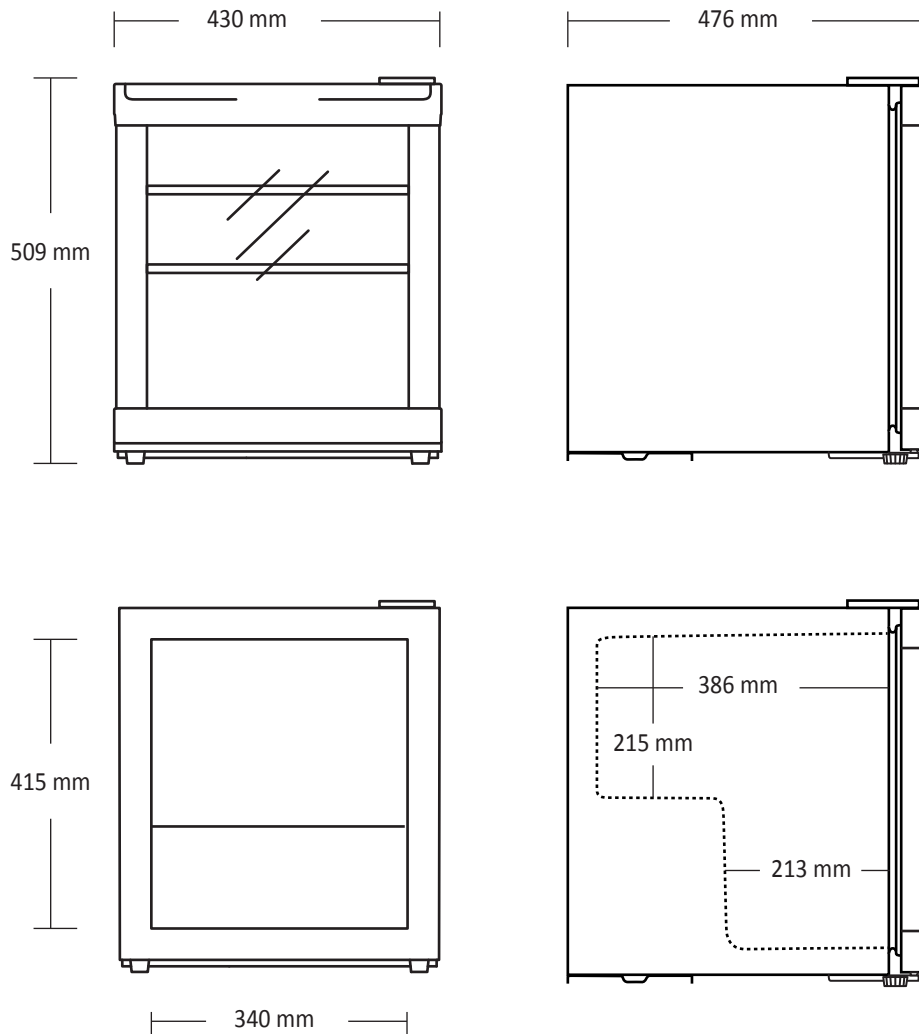

Product dimensions

CoolCube/Rolling Stones

scandomestic

8600 Silkeborg . Tel: +45 7242 5571 . Denmark . www.scandomestic.dk