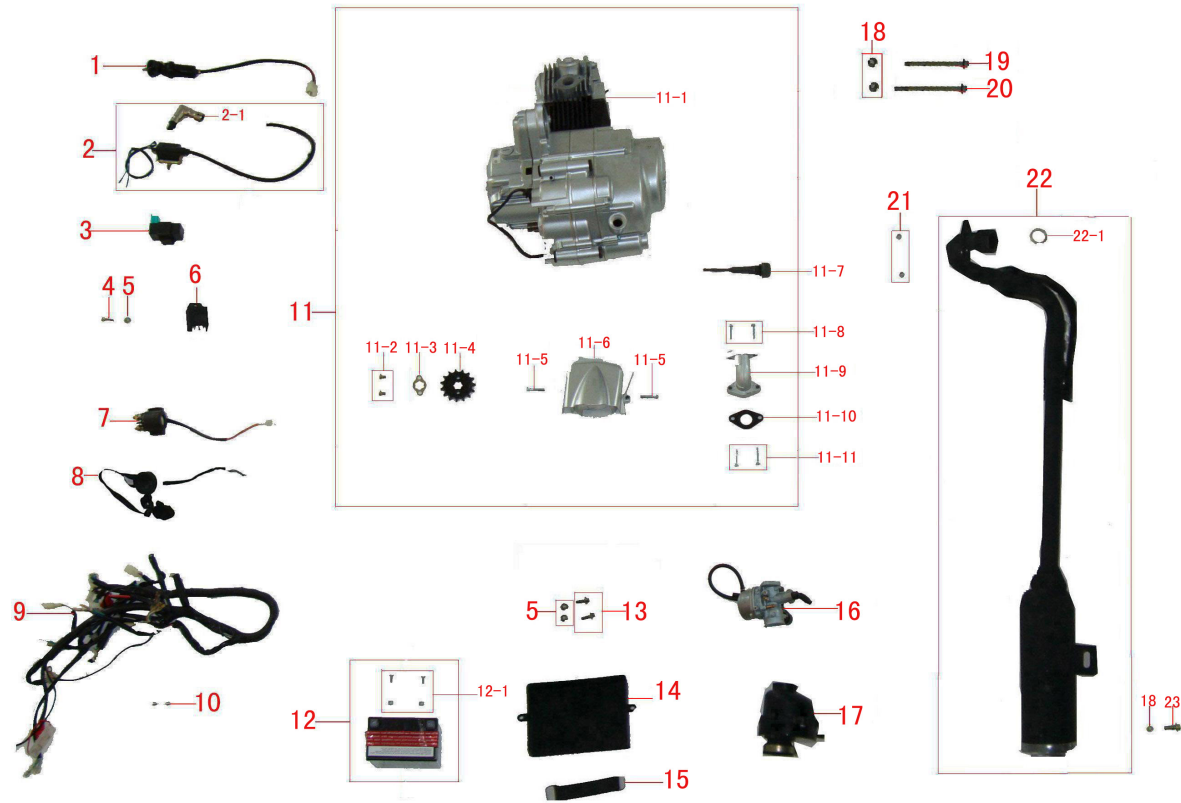

Fig 5: Elektriske deler & motor komponenter / electricals & engine parts

Fig 5: Elektriske deler & motor komponenter / electricals & engine parts

Fig 5: Elektriske deler & motor komponenter / electricals & engine parts

Ref. no.	PL nr / art. no.	Varenavn	Art. name	OE no.	Antal / pcs
5-1	9056988	Tenningslås	Key switch	5.3.04.0020	1
5-2	9056989	Tennspole/coil	Ignition coil	5.3.04.0092	1
5-2-1	9056990	Hette for tennspole/coil	Cap f/ignition coil	5.3.04.5000	1
5-3	9056991	Tenning	Ignition	5.3.02.0070	1
5-4	N/A		Bolt M6*12	0.01.00320	1
5-5	9050206	Mutter, M6	Nut M6	0.03.00220	1
5-6	9056992	Regulator	Regulator	5.3.02.0081	1
5-7	9056993	Rele	Relay	5.3.02.0050	1
5-8	9056994	Nødstop bryter	Emergency switch	5.3.02.0062	1
5-9	9056995	Ledningsnett	Main cable	5.3.06.0015	1
5-10	N/A		Fuse	5.3.02.0290	1
5-11	N/A		90cc engine assy	2.1.02.0024	1
5-11-1	N/A		90cc engine		1
5-11-2	N/A		Bolt M6*8	0.01.00020	2
5-11-3	N/A		Washer for gear	0.04.04930	1
5-11-4	N/A		Sprocket 428-14	2.1.02.1160	1
5-11-4	9056712	Tannhjul 12T	Sprocket 428-12		
5-11-5	N/A		Bolt M6*32	0.01.00500	2
5-11-6	N/A		Engine side cover	7.6.0033	1
5-11-7	N/A		Oil level gauge	2.1.02.1320	1
5-11-8	9050221	Bolt, M6x20	Bolt M6*20	0.01.11350	2
5-11-9	N/A		Intake pipeXS60	2.8.02.0021	1
5-11-10	N/A		Rubber washer for intake pipe	7.6.9004	1
5-11-11	N/A		Bolt M6*25	0.01.01400	2
5-12-1	9058968	Batteri	Battery	5.3.02.0240	1
5-12-1	N/A		Bolt for battery	7.6.9003	1
5-13	9050220	Bolt, M6x16	Bolt M6*16	0.01.00420	1
5-14	9056996	Deksel for batteri	Battery cover	6.2.06.0060	2
5-15	9056997	Reim for batteri	Belt for battery	6.2.07.0060	1
5-16	9060643	Forgasser 70cc	Carburetor	2.8.03.0013	1
5-17	9056998	Lufffilter	Airfilter	2.5.03.1000	1
5-18	N/A		Nut M8 zinc plated	0.03.00120	1
5-19	N/A		Bolt m8*105 zinc plated	0.01.15520	2
5-20	N/A		Bolt m8*110 zinc plated	0.01.05920	1
5-21	N/A		Nut M6 zinc plated	0.03.02350	1
5-22	9056999	Lyddemper	Muffler	2.4.12.0011	4
5-22-1	N/A		Seal washer for muffler	0.01.0022	4
5-23	N/A		Bolt M8*16 Zinc plated	0.01.05120	2