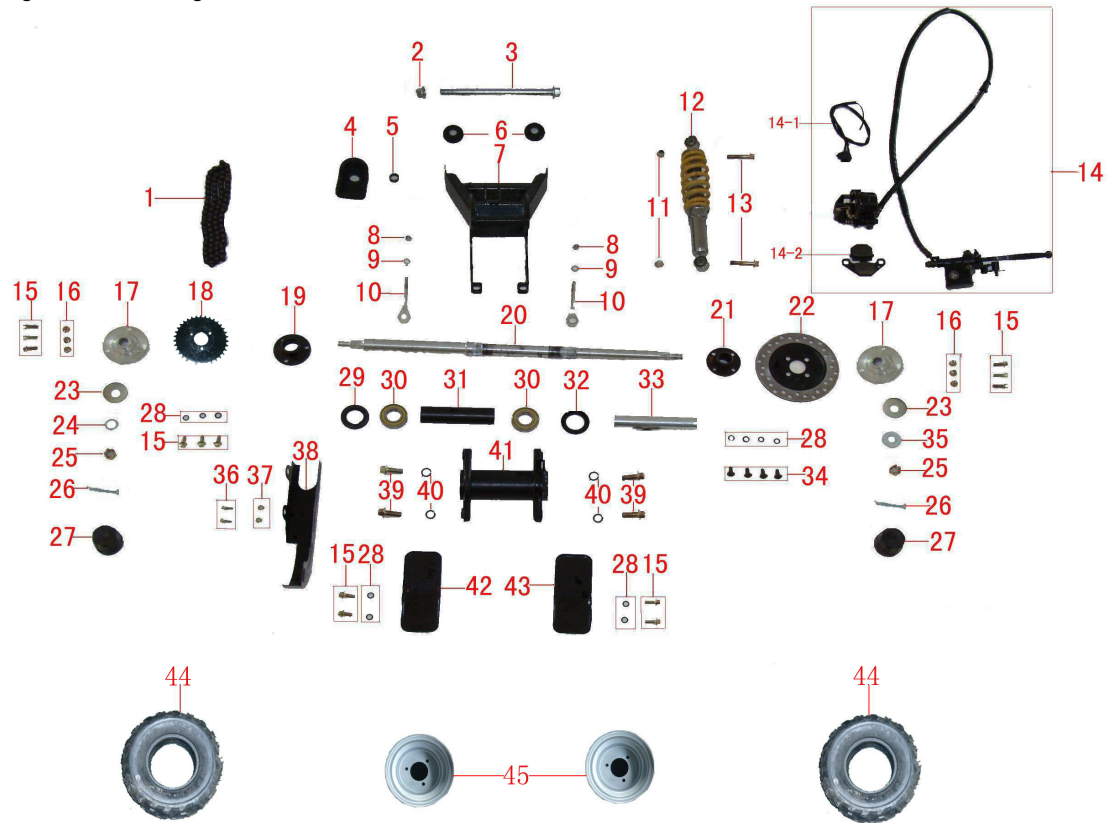

Fig 3: bakre svingarm / rear swingarm

Fig 3: bakre svingarm / rear swingarm

Fig 3: bakre svingarm / rear swingarm

Ref. no.	PL nr / art. no.	Varenavn	Art. name	OE no.	Antal / pcs
3-1	9056956	Kjede, 420-72	Chain 420-72	2.3.06.0020	1
3-2	N/A		Nut M14*1.4	0.03.00850	1
3-3	N/A		Bolt M14*1.5*230 for rear swingarm	1.3.06.0051	1
3-4	N/A		Abrasion-resistant cover	4.1.06.0140	1
3-5	N/A		Spacer washer abrasion-resistant cover	4.1.06.0150	1
3-6	N/A		Steel sheet washer	1.2.02.0080	2
3-7	9056957	Bakre svingarm	Rear swingarm	1.3.06.0011	1
3-8	9050214	Låsemutter, M8	Locknut M8	0.03.02250	2
3-9	N/A		Washer 8	0.04.00350	2
3-10	9056958	Kjedestrammer	Rear jack	4.1.03.0120	2
3-11	N/A		Nut M10*1.25	0.03.00520	2
3-12	9056959	Støtdemper, bak	Rear shock absorber	4.2.06.0020	1
3-13	N/A		Bolt M10*1.25*42	0.01.07420	2
3-14	9056960	Skivebrems, bak	Rear hydraulic disc brake	4.3.02.0010	1
3-14-1	9056961	Bremsekabel	Cable for brake switch	5.3.02.0250	1
3-14-3	9056962	Bremseklosser	Brake pads	4.3.02.0030	1
3-15	N/A		Bolt M8*20 yellow zinc plated	0.01.00920	11
3-16	N/A		Nut M8 yellow zinc plated	0.03.00120	6
3-17	9056963	Hjulnav, bak	Rear wheel hub	4.1.02.0251	2
3-18	9056964	Tannhjul, 420-29	Sprocket 420-29	4.1.02.1300	1
3-18	9058735	Tannhjul 37T	Sprocket 37T		1
3-19	9056965	Tannhjulsnav	Housing for sprocket	4.1.02.0031	1
3-20	9056966	Bakaksel	Rear axle	4.1.02.0012	1
3-21	9056967	Holder for bremseskive	Seat for brake disc	4.1.02.0061	1
3-22	9056968	Bremseskive	Brake disc	4.1.02.0073	1
3-23	N/A		Dustproof washer	4.1.02.0130	2
3-24	N/A		Washer 14*28*2	0.04.03050	1
3-25	N/A		Slotted nut M14*1.5	0.03.01620	2
3-26	N/A		Cotter pin 2.5*30	0.08.02100	2
3-27	9056969	Cover, støvtett	Dustproof cover	4.1.02.0100	2
3-28	N/A		Spring washer 8	0.04.00710	19
3-29	9056970	Pakning 35x55x8	Oil seal 35*55*8	0.07.00100	2
3-30	9038576	Lager	Bearing 6205	0.05.01800	2
3-31	N/A		Sleeve for seat of rear swingarm	4.1.02.0460	1
3-32	N/A		Oil seal 32*52*8	0.07.00200	2
3-33	N/A		Right sleeve for rear axle	4.1.02.0081	1
3-34	N/A		Hexagon cap head screw M8*16	0.02.02340	4
3-35	N/A		Washer 14*39*5	0.04.02850	1
3-36	9050220	Bolt, M6x16	Bolt M6*16	0.01.00420	2
3-37	9050206	Mutter, M6	Nut M6	0.03.00220	2
3-38	9056971	Beskyttelsesskjerm for tannhjul, øvre	Up protecting cover for sprocket	4.1.02.0120	1
3-39	N/A		Bolt M12*1.25*30	0.01.04520	4
3-40	N/A		Spring wahser 12	0.04.00910	4
3-41	9056972	Holder for bakre svingarm	Seat of rear swingarm	4.1.02.0021	1
3-42	9056973	Beskyttelsesskjerm, nedre, for tannhjul	Down protecting cover for sprocket	4.1.02.0140	1
3-43	9056974	Beskyttelsesskjerm, nedre, for bremseskive	Down protecting cover for brake disc	4.1.02.0270	1
3-44	9028646	Dekk, 14.5/7-6	Tyre 14.5/7-6	4.1.02.0200	2
3-45	9056975	Felg, foran & bak - 6"	Rim 6"	4.1.02.0196	1