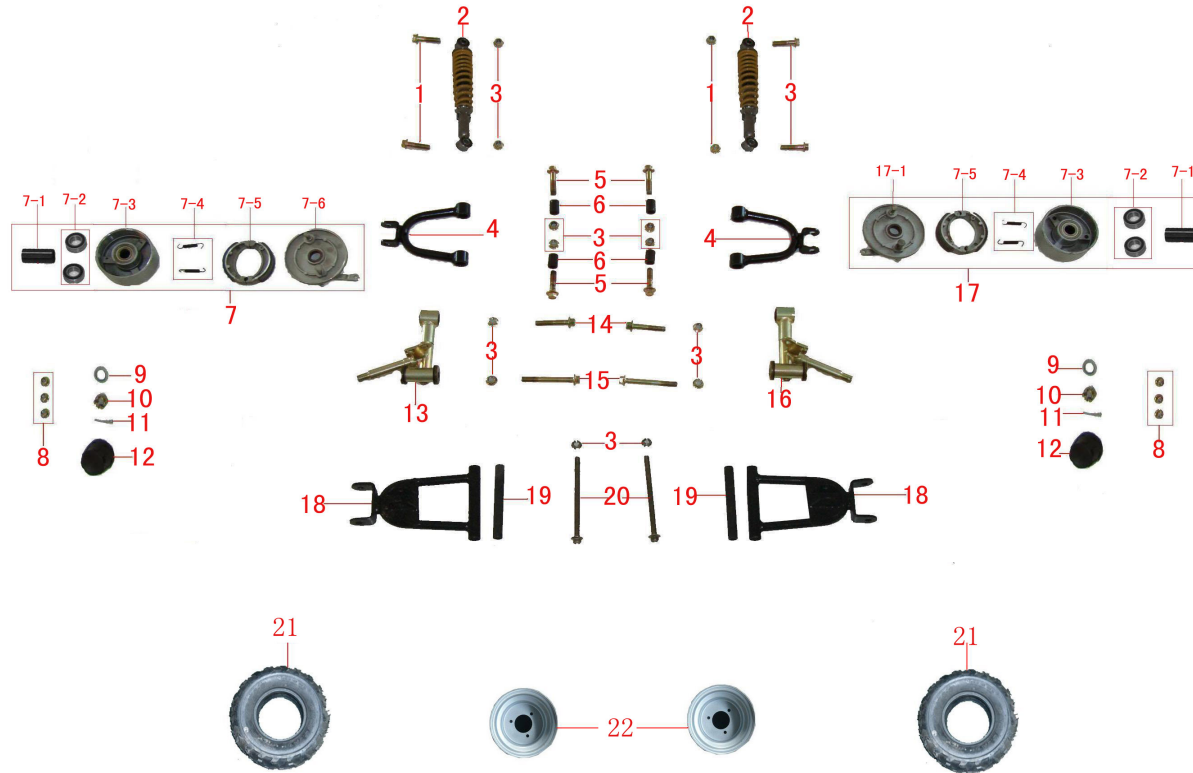

Fig 4: Forhjulsoppheng / front suspension

Fig 4: Forhjulsoppheng / front suspension

Ref. no.	PL nr / art. no.	Varenavn	Art. name	OE no.	Antal / pcs
4-1	N/A		Bolt M10*1.25*42	0.01.07420	4
4-2	9056976	Støtdemper, foran	Front shock absorber	4.2.06.0010	2
4-3	N/A		Nut M10*1.25	0.03.00520	16
4-4	9056977	A-arm, øvre	Up A-arm	1.3.02.0010	2
4-5	N/A		Bolt M10*1.25*45	0.01.05620	4
4-6	N/A		Sleeve for top A-arm	1.3.02.0070	4
4-7	9056978	Trommelbrems, foran - venstre	Front left drum brake assy	4.3.02.0050	1
4-7-1	N/A		Sleeve for front wheel hub	4.1.02.0221	2
4-7-2	9038542	Lager	Bearing 6003	0.05.01400	4
4-7-3	9056979	Bremsetrommel, foran	Front drum brake body	4.3.02.0130	1
4-7-4	9056980	Bremseklosser, trommel, foran	Brake shoes for front drum	4.3.02.0070	4
4-7-5	N/A		Spring for front drum brake	4.3.02.0160	4
4-7-6	N/A		Left side cover of drum brake	4.3.02.0140	1
4-8	9050207	Mutter, M8	Nut M8	0.03.00120	6
4-9	N/A		Washer 14*28*2	0.04.03050	2
4-10	N/A		Slotted nut M14*1.5	0.03.01620	2
4-11	N/A		Cotter pin	0.08.02100	2
4-12	9056981	Navkapsel, støvtett	Dustproof cover for wheel	4.1.02.0073	2
4-13	9056982	Spindel, venstre	Y-bone left	3.1.02.0013	1
4-14	N/A		Bolt M10*1.25*55	0.01.04620	2
4-15	N/A		Bolt M10*1.25*85	0.01.04320	2
4-16	9056983	Spindel, høyre	Y-bone right	3.1.02.0023	1
4-17	9056984	Trommelbrems, foran - høyre	Right drum brake assy	4.3.02.0060	1
4-17-1	N/A		Right cover for drum brake	4.3.02.0150	1
4-18	9056985	A-arm, nedre	Down A-arm	1.3.06.0021	2
4-19	9056986	Mansjett for A-arm, nedre	Sleeve for down A-arm	1.3.03.0050	2
4-20	9056987	Bolt, M10x1.25x155	Bolt M10*1.25*155	0.01.07220	2
4-21	9028646	Dekk, 14.5/7-6	Tyre 14.5/7-6	4.1.02.0150	2
4-22	9056975	Felg, foran & bak - 6"	Rim 6"	4.1.02.0196	2