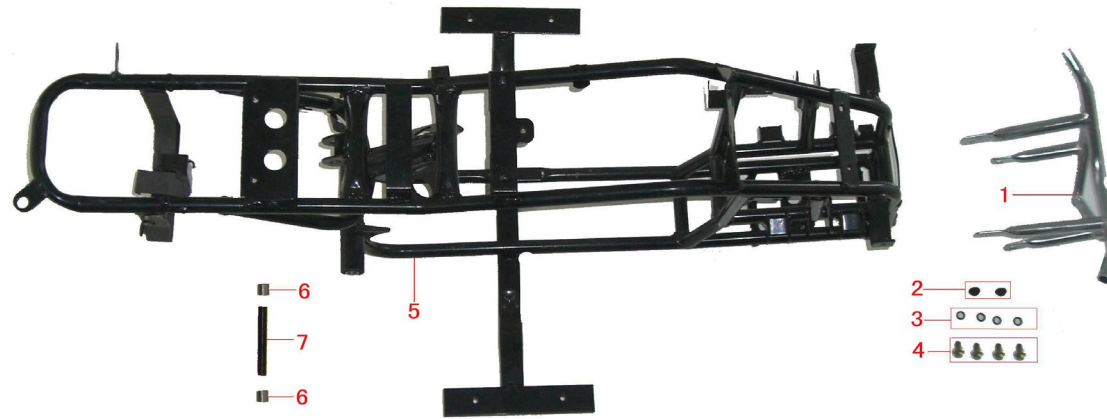

## **KITTEN II - 9059505**

Reservedeler

Spareparts

V2

## **INNHOLDSFORTEGNELSE / INDEX**

Fig 1	Ramme / chassis
Fig 2	Skjermer / plastic body
Fig 3	Bakre svingarm / rear swingarm
Fig 4	Forhjulsoppheng / front suspension
Fig 5	Elektriske deler & motor komponenter / electricals & engine parts
Fig 6	Styringssystem / steering system

: Ramme / chassis

: Ramme / chassis

Ref. no.	PL nr / art. no.	Varenavn	Art. name	OE no.	Antal / pcs
1	9056942	Støtfanger	Bumper	1.4.06.0020	1
2	N/A		Bumper block	1.4.02.1010	2
3	N/A		Spring washer 8	0.04.00710	4
4	9050230	Bolt, M8x16	Bolt M8*16 yellow zinc plated	0.01.05120	4
5	N/A		Frame	1.1.06.0012	1
6	N/A		Spacer washer for rear swingarm	1.3.02.0050	2
7	N/A		Sleeve for rear swingarm	1.3.06.0030	1