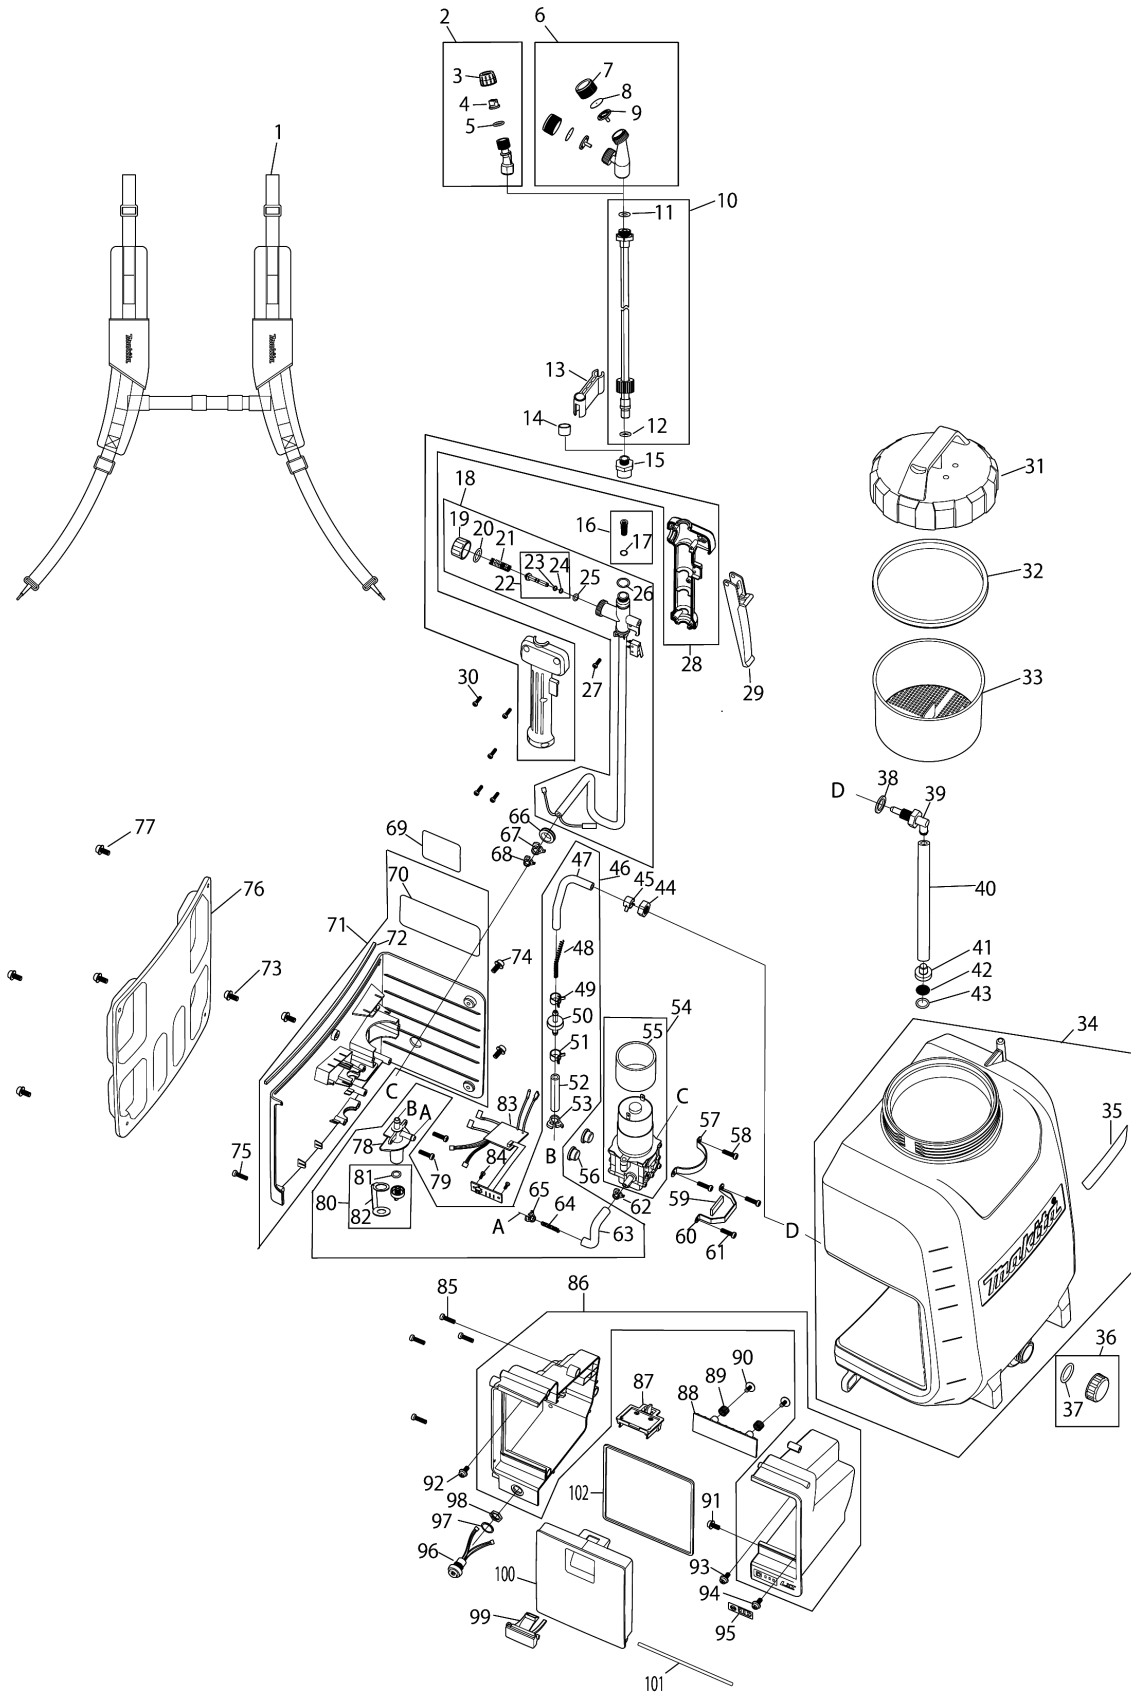

# Model No.DUS158 CORDLESS GARDEN SPRAYER

Model No.DUS158 CORDLESS GARDEN SPRAYER

Item	Parts No.	Description	I/C	Qty	New/Old	Opt. 1	Opt. 2	Note
001	PR00000319	HARNES LR SET		1				
002	PR00000251	SINGLE NOZZLE ASSY		1				
D10		INC. 3-5						
003	PR00000252	CAP NUT		1				
004	PR00000253	SPRAYER NOZZLE		1				
005	PR00000254	O-RING 12X2		1				
006	PR00000255	TWIN HEAD MIST NOZZLE ASSY		1				
D10		INC. 7-9						
007	PR00000256	CAP NUT		2				
008	PR00000257	CUPPER DISK		2				
009	PR00000258	SPRAY CORE		2				
010	PR00000260	SPRAY WAND ASSY		1				
D10		INC. 11,12						
011	PR00000259	GASKET 11.5		1				
012	PR00000186	O RING 6X2		1				
013	PR00000314	HOOK FOR SPRAY WAND		1				
014	PR00000263	RUBBER CAP		1				
015	PR00000264	SPRAY WAND THREAD ADAPTOR		1				
016	PR00000147	FILTER ASSEMBLY		1				
D10		INC. 17						
017	PR00000146	O SEAL RING 4.5X1.5		1				
018	PR00000266	HOSE WITH SWITCH ASSY		1				
D10		INC. 19-22,25,26						
019	PR00000152	LOCK COVER		1				
020	PR00000254	O-RING 12X2		1				
021	PR00000150	SPRING		1				
022	PR00000151	VALVE ROD		1				
D10		INC. 23,24						
023	PR00000205	O RING 3X1.5		1				
024	PR00000205	O RING 3X1.5		1				
025	PR00000186	O RING 6X2		1				
026	PR00000149	O RING 8X1.8		1				
027	PR00000182	TAPPINNG SCREW ST2.9X12		1				
028	PR00000153	HANDLE SET		1				
029	PR00000148	HANDLE TRIGGER ASSEMBLY		1				
030	PR00000182	TAPPINNG SCREW ST2.9X12		5				
031	PR00000316	TANK LID		1				
032	PR00000315	TANK LID SEALING LID		1				
033	PR00000313	TANK FILTER		1				
034	PR00000477	15L TANK		1				
D10		INC. 35						