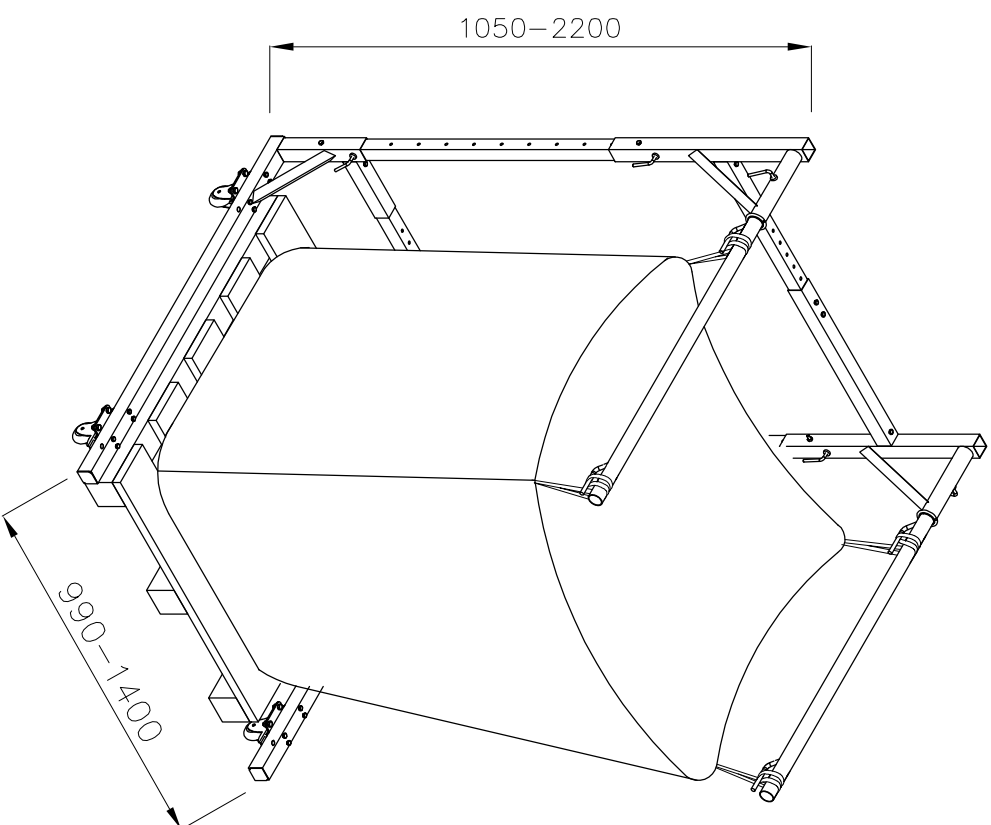

- | | | |
|----|-------------------------|-------|
| 1 | left bottom rack | 1pc |
| 2 | Right bottom rack | 1pc |
| 3 | adjust tube | 2pcs |
| 4 | Left top rack | 2pcs |
| 5 | Right top rack | 1pc |
| 6 | Top arm | 2pcs |
| 7 | Cross adjusting tube | 2pcs |
| 8 | Cross cannula tube | 2pcs |
| 9 | L key | 6pcs |
| 10 | Bolt M8*65 | 28pcs |
| 11 | M8 Washer | 64pcs |
| 12 | Nut M8 | 28pcs |
| 13 | Bolt M10*20 | 16pcs |
| 14 | M10 Washer | 16pcs |
| 15 | M10 Nut | 16pcs |
| 16 | Connect plate for wheel | 4pcs |
| 17 | Wheel (Sold separately) | 4pcs |

Total weight/vekt: 45kg