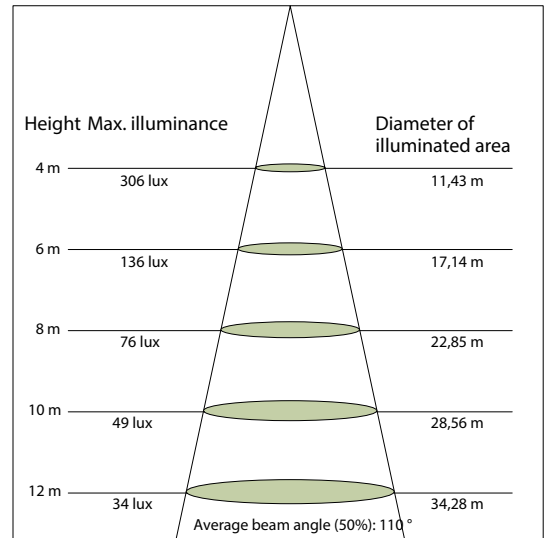

LED lighting for stable and farmyard

Lighting strength & Light distribution curves

100 W
(Ref.No. 345760)

150 W
(Ref.No. 345770)

200 W
(Ref.No. 345780)