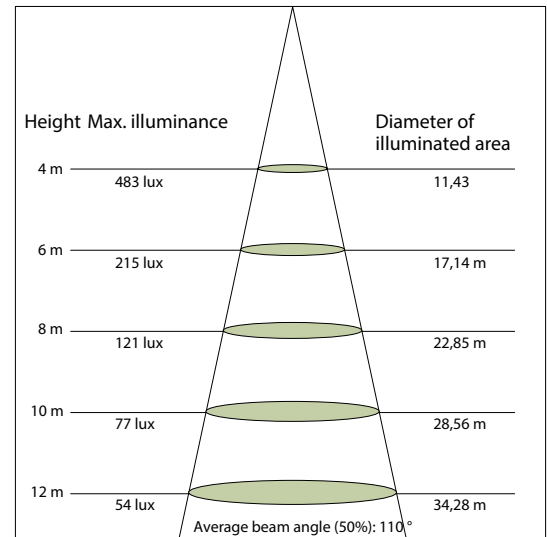

LED lighting for stable and farmyard

Lighting strength & Light distribution curves

100 W
(Ref.No. 345760)

150 W
(Ref.No. 345770)

200 W
(Ref.No. 345780)