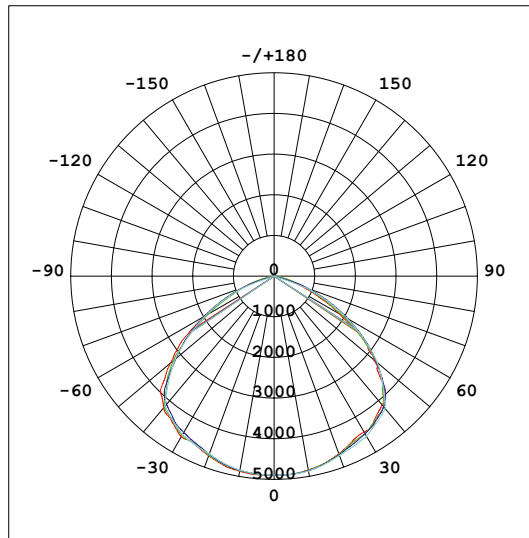

LED lighting for stable and farmyard

Lighting strength & Light distribution curves

100 W
(Ref.No. 345760)

150 W
(Ref.No. 345770)

200 W
(Ref.No. 345780)