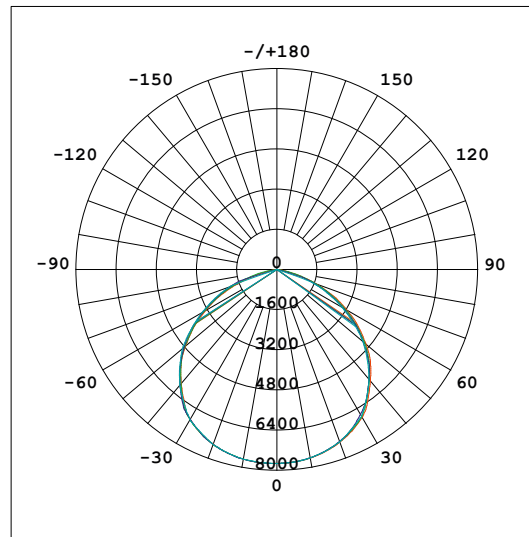

LED lighting for stable and farmyard

Lighting strength & Light distribution curves

100 W
(Ref.No. 345760)

150 W
(Ref.No. 345770)

200 W
(Ref.No. 345780)