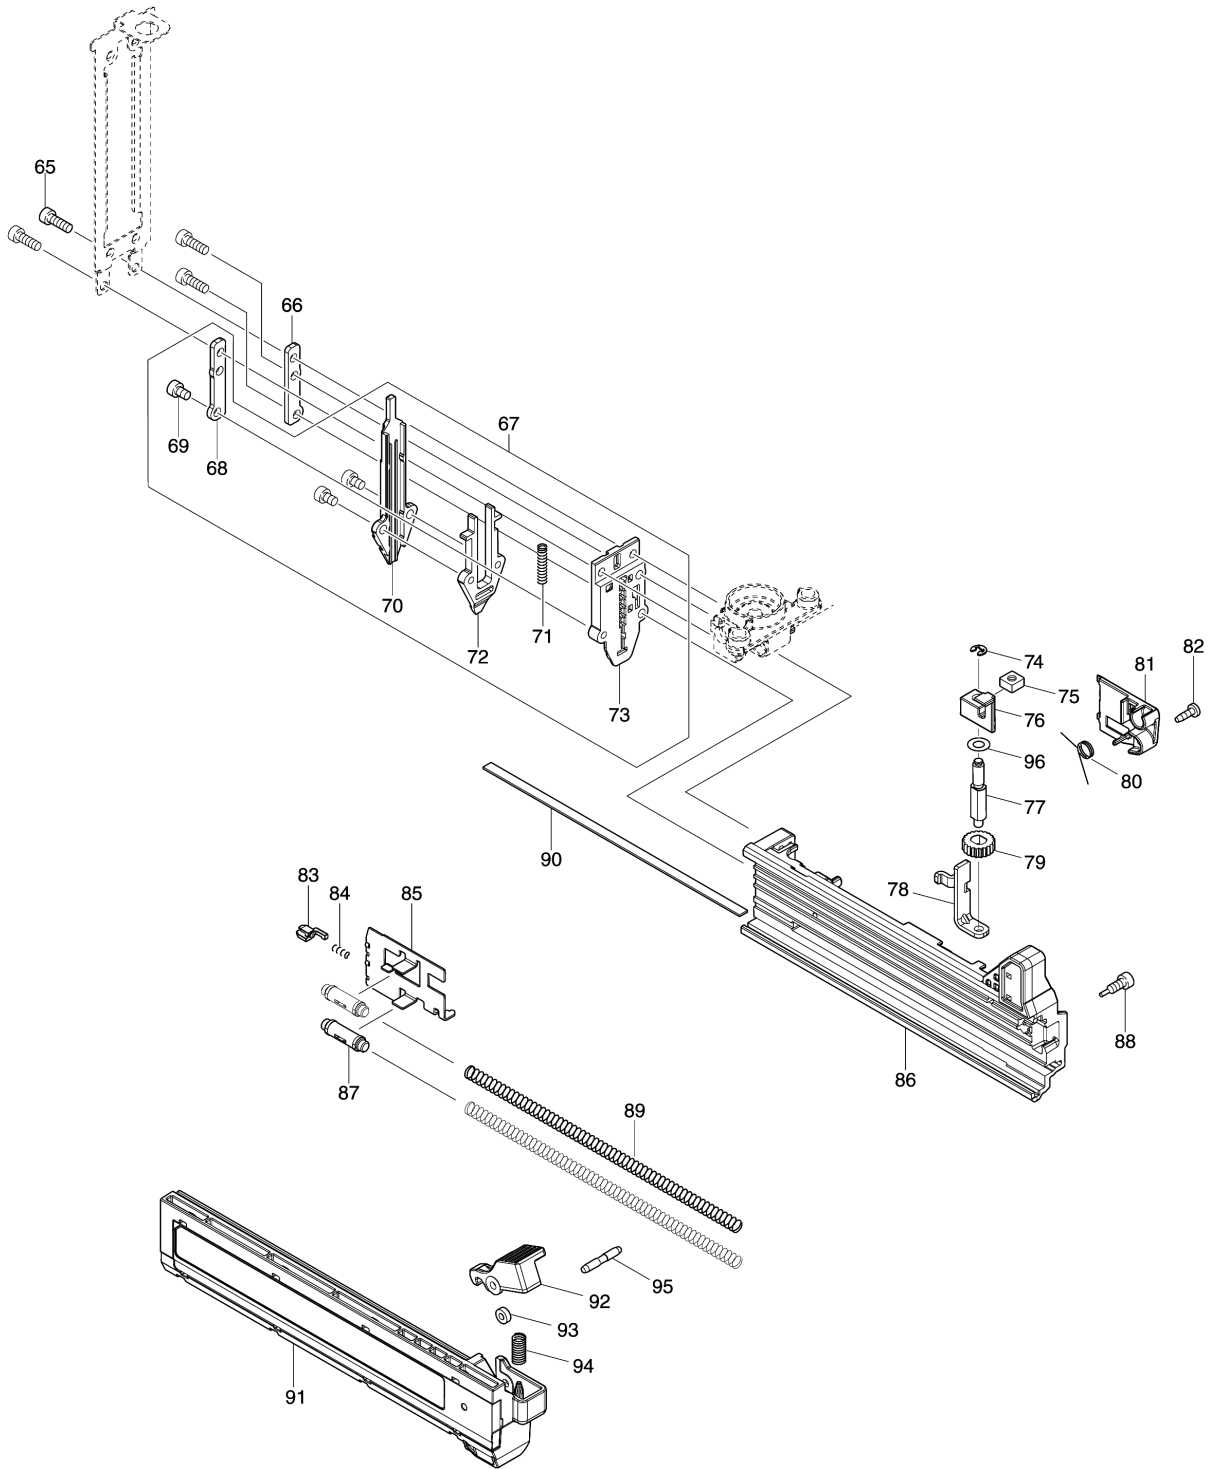

Model No.DFN350 35MM CORDLESS BRAD NAILER

Model No.DFN350 35MM CORDLESS BRAD NAILER

Item	Parts No.	Description	I/C	Qty	New/Old	Opt. 1	Opt. 2	Note
001	183L67-6	HOUSING SET		1				
C10	263005-3	RUBBER PIN 6		2				
C20	252126-6	HEX. LOCK NUT M4-7		2				
C30	931102-0	HEX. NUT M4		1				
D10		INC. 18						
002	855T69-7	DFN350 NAME PLATE		1				
003	911173-3	PAN HEAD SCREW M4X45		1				
004	266130-9	TAPPING SCREW BIND PT 3X16		1				
005	457385-9	HOUSING R COVER		1				
006	266130-9	TAPPING SCREW BIND PT 3X16		8	*			
006-1	266130-9	TAPPING SCREW BIND PT 3X16	<	7				
007	911118-1	PAN HEAD SCREW M4X12		2				
008	620507-6	LED CIRCUIT		1				
009	632N38-7	CONTROLLER UNIT		1				
010	643860-3	TERMINAL		1				
011	855T76-0	DFN350 SERIAL NO. LABEL		1				
012	632G60-2	SWITCH UNIT		1				
013	456799-9	TRIGGER LOCK		1				
014	651910-0	SWITCH D2VW-01-3HS		1				
015	232370-1	COMPRESSION SPRING 5		1				
016	457386-7	TRIGGER		1	*			
016-1	412772-9	TRIGGER	<	1				
017	632K06-2	SWITCH UNIT		1				
018	183L67-6	HOUSING SET		1				
C10	263005-3	RUBBER PIN 6		2				
C20	252126-6	HEX. LOCK NUT M4-7		2				
C30	931102-0	HEX. NUT M4		1				
D10		INC. 1						
019	915101-0	BINDING HEAD SCREW M4X6		4				
020	459369-3	FRONT COVER		1				
021	347528-0	UPPER PLATE		1				
022	256882-0	FLAT FILLISTER HD. PIN 4		1				
023	347519-1	DRIVER		1				
024	347521-4	RAIL		1				
025	310924-5	COUNTER WEIGHT A		2				
026	310925-3	COUNTER WEIGHT B		2				
027	251566-5	H.S.H BOLT M4X6 WITH W		2				
028	347146-4	PINION GUIDE		2				
029	457390-6	COUNTER WEIGHT HOLDER		4				
030	136104-3	SPUR GEAR ASSEMBLY		2				
032	326902-5	PINION SHAFT		2				

Please order the parts with part number.

Print Date 26/3/2020