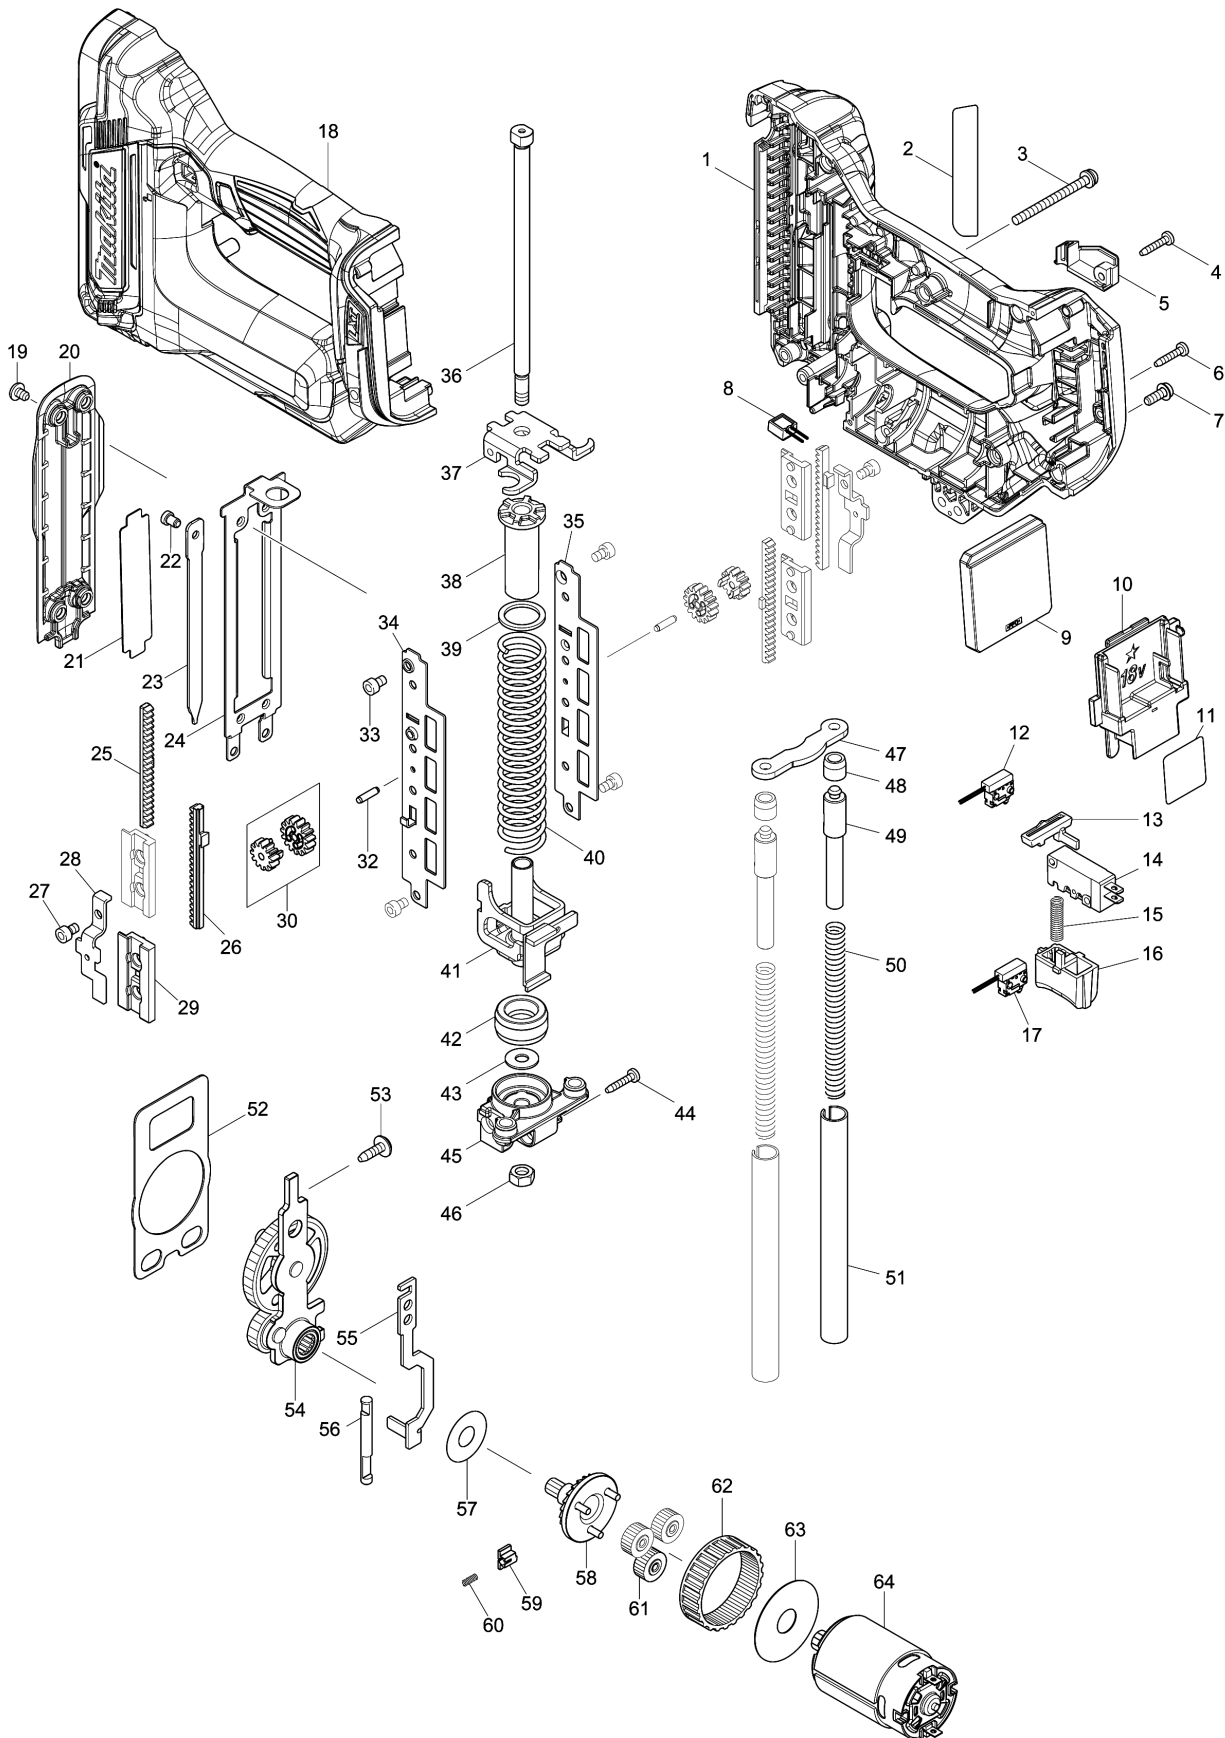

Model No.DFN350 35MM CORDLESS BRAD NAILER