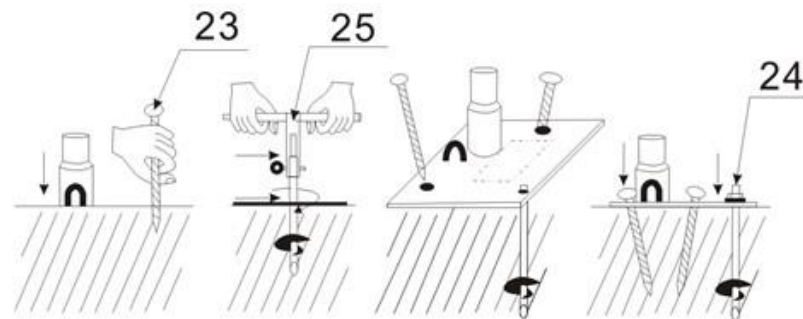

FIGUR 2

DELE TIL FIG 2

Pos	Varenr / item no	Varenavn	Item name	stk / qty
3	9039924	Lodret ben	UPRIGHTS	10
16	9039937	Strammerør for teltdug, sæt	LOWER TENSIONING TUBE FOR ROOF COVER (5 PCS PER SET)	2 sæt
17	N/A	Spænde / spil t/stolpefod	WINCH (BEING INSTALLED ON BASE PLATES)	10
18	9037760	Teltdug	ROOF COVER	1
19A	9037758	Gavldug med åbning, front	FRONT COVER	1
19B	9037759	Gavldug, lukket – bag	BACK COVER	1
20	9039938	Spændestrop	BELTS FOR WINCH	10
27	9039941	Plastikprop	PLASTIC PLUG FOR END OF TENSIONING TUBE	4

FIGUR 3